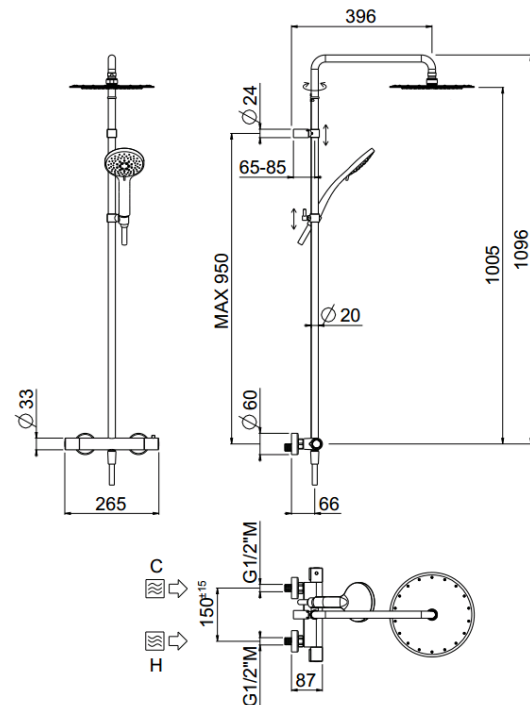

## TECHNICAL INFORMATION

Bridge shower column including exposed thermostatic mixer with diverter, turning bar with adjustable mounting. Round ultra-thin shower head, Ø220, non-liming in stainless steel. 3 jets non-liming shower in ABS. Smooth double anti-torsion PVC flexible hose, cm 150. CHROME

## FEATURES

rain jet

central jet

side jet

double anti-torsion

adjustable column

## TECHNICAL DRAWING