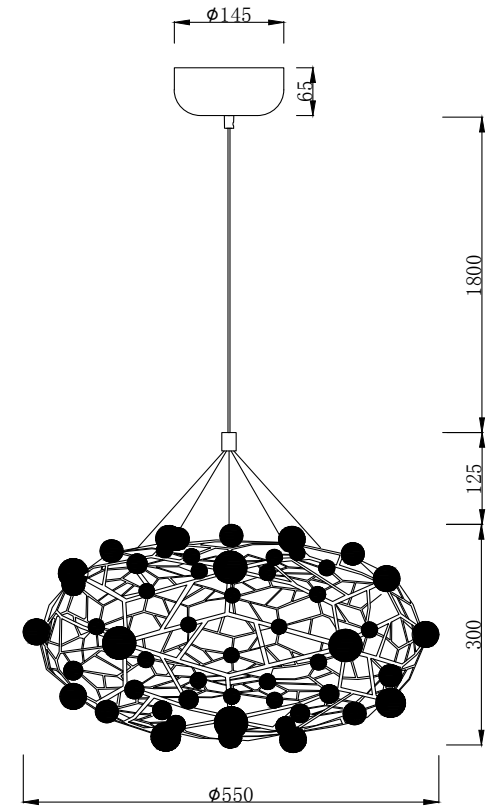

FREYA
TRADITION OF QUALITY

Instruction

FR5131PL-L28G

MAX 23W
1800 Lumen

Model: FR5131PL-L28G
Collection: Modern
Series: Sheila

Pendant Lamps