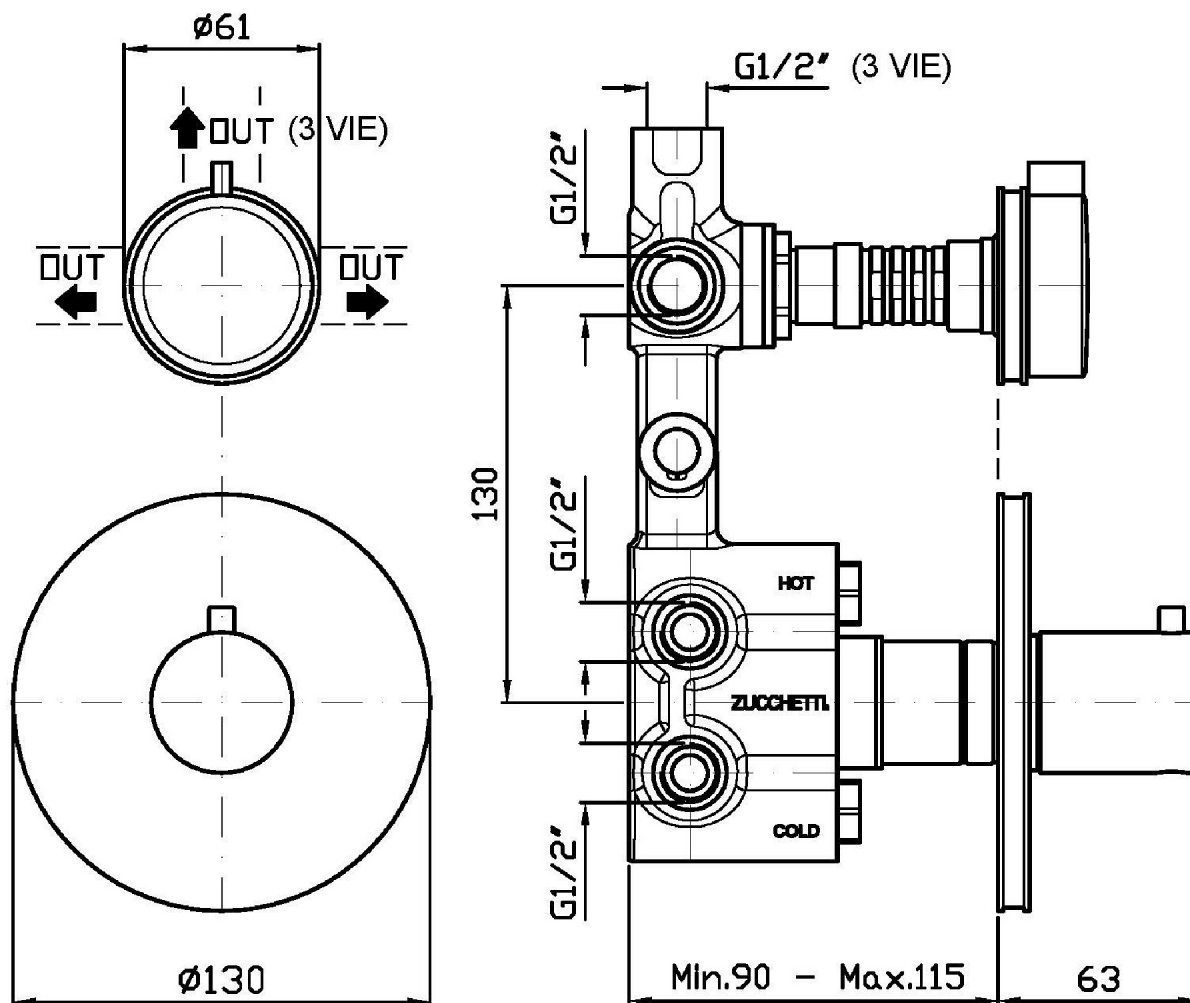

SAVOIR

ZSV646.CN

Disegno Complessivo / Overall Drawing