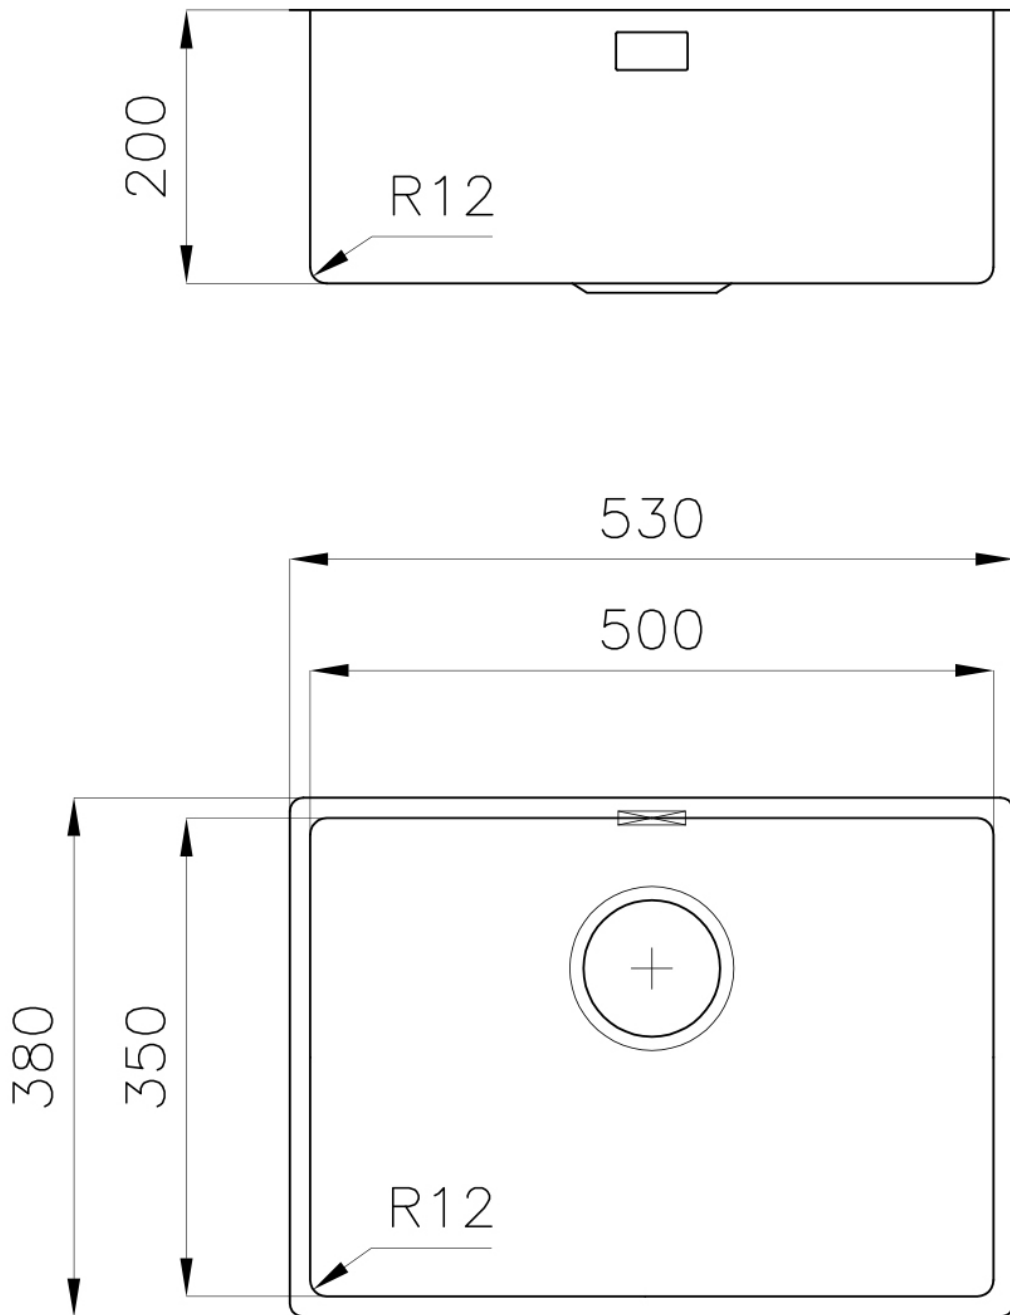

### DETAILS

Material	AISI 304 stainless steel
Texture	Foster brushed
Base	60 cm
Edge/Installation Type	Undermount
Dimensions	530x380 mm
Standard fittings	Fixing hooks, gasket, drain, overflow and siphon, boxed packing
Mixer holes	No standard holes
Built-in hole	View technical data sheet (for all Flush-mount / Top-mount models and Under-mount models)
Drainer	No

Width 53 cm

---

Bowl dimension 500x350mm

---

Number of bowls 1 bowl

---

Waste fitting 3,5" drain

---

---

**Perimetral overflow** The overflow is always a security on the Foster sinks that prevents the overflow of water in case of oversights. The perimeter drain solution improves aesthetics thanks to its square and essential shape.

## TECHNICAL DATA

Cut out size – Dimensioni per foratura top