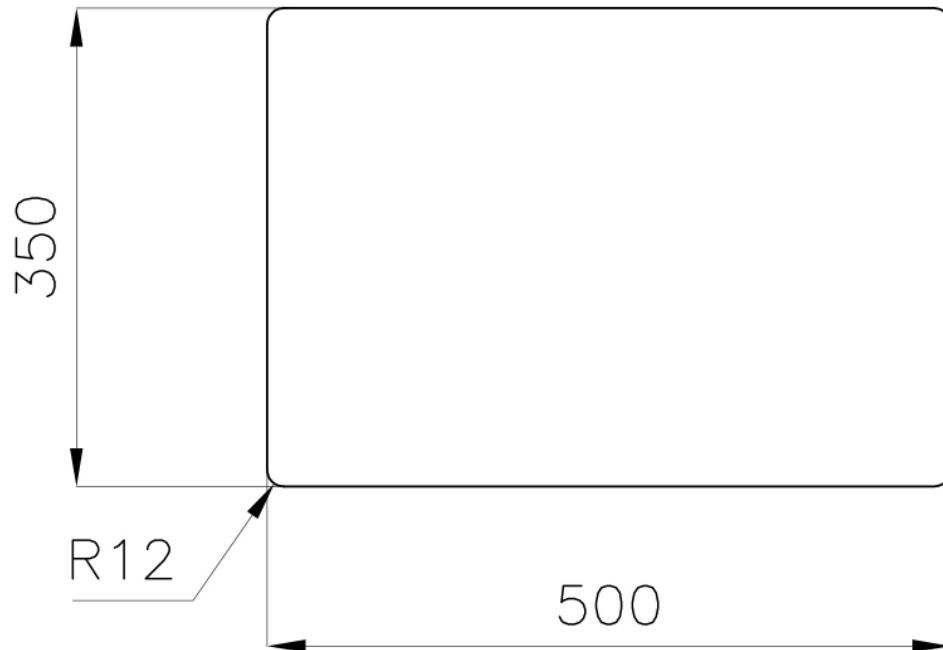

Cut out size – Dimensioni per foratura top