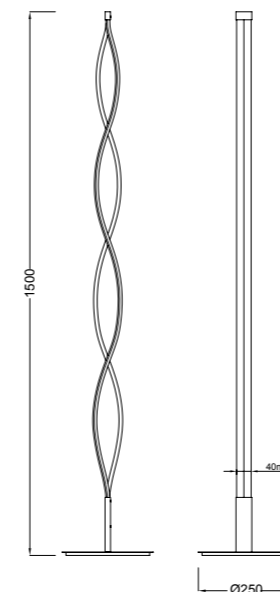

- Ⓢ LED 2x18W 3000K 2520lm - 220/240V
- Plata - Silver
- Cromo - Chrome
- ▨ Difusor Acrílico - Acrylic Diffuser

- Ⓢ LED 1x6W 3000K 540lm - 220/240V
- Plata - Silver
- Cromo - Chrome
- ▨ Difusor Acrílico - Acrylic Diffuser

- Ⓢ LED 1x6W 3000K 540lm - 220/240V
- Plata - Silver
- Cromo - Chrome
- ▨ Difusor Acrílico - Acrylic Diffuser

4861 - Pie de Salón/Floor Lamp