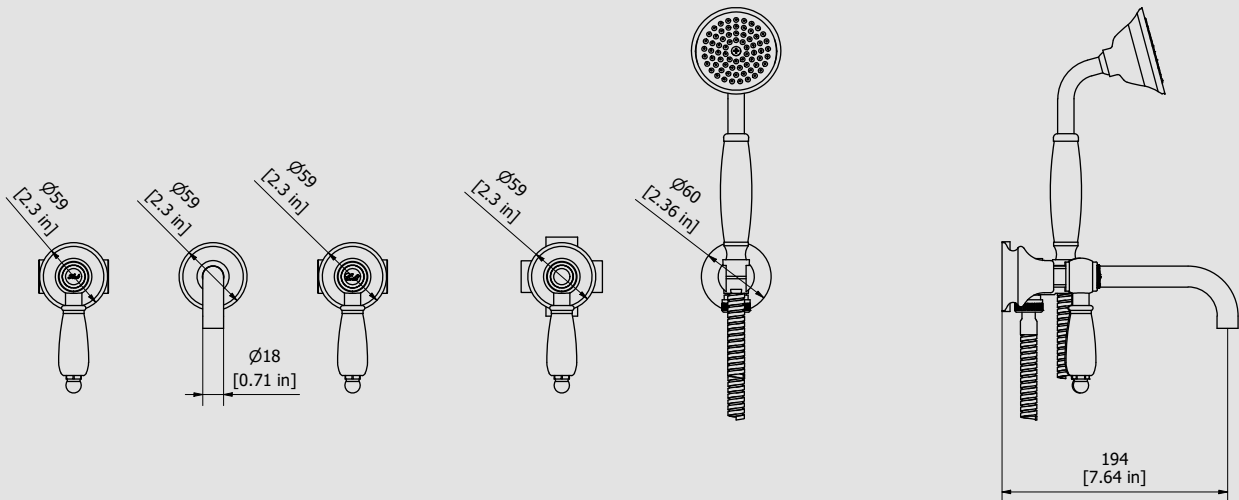

WE ARE IB

Collection

HERMES ELLE

Article

HL398_3

Description

Four holes wall-mounted bath filler with shower kit.

Box Dimensions

370x270x80 mm

Weight

3.6 kg

Finishes

- **CC**
CHROME
- **PL**
PLATINUM
- **SS**
BRUSHED
NICKEL
- **ON**
NATURAL
BRASS
- **BO**
MATT
WHITE
- **NP**
MATT
BLACK
- **CF**
BLACK
CHROME
- **CS**
BRUSHED
BLACK
CHROME
- **II**
PALE
GOLD
- **IS**
BRUSHED
PALE GOLD
- **RS**
ROSE
GOLD
- **SR**
BRUSHED
ROSE GOLD
- **OO**
GOLD
- **OS**
BRUSHED
GOLD
- **RR**
ANTIQUÉ
COPPER
- **BB**
ANTIQUÉ
BRONZE

Dimensions

Cartridge

Ceramic headwork

Aerator

M16.5x1

Production

Main body is a single casted pieces.

Hoses

Flex inox G1/2" F G1/2" F L150

Flow Rate (+/-10%)

1 BAR	2 BAR	3 BAR
19.7 l/m	27.5 l/m	33.1 l/m

Material

BRASS
According to CuZn40Pb3 (CW614N)
Max Lead content: 2.5%

IB RUBINETTERIE s.p.a
via dei Pianotti 3/5
25068 Sarezzo (BS) - Italy -