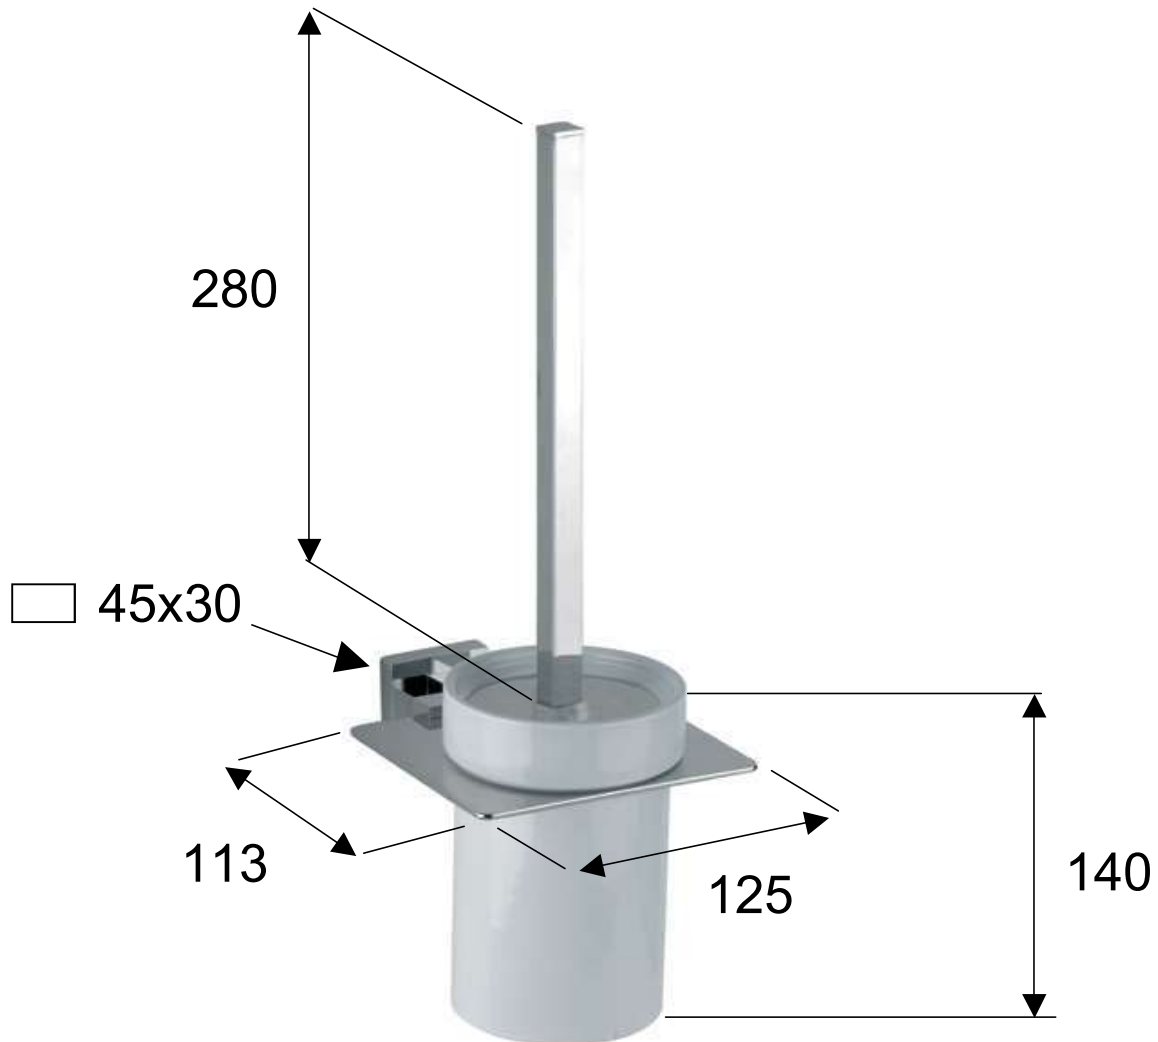

DANIEL

SCHEDA TECNICA TECHNICAL FEATURES

ART. COD.

NYPS930

MATERIALI / MATERIALS

OTTONE CROMATO / CHROME PLATED BRASS
CERAMICA / CERAMIC

CROMATURA / CHROME PLATING

UNI EN 248