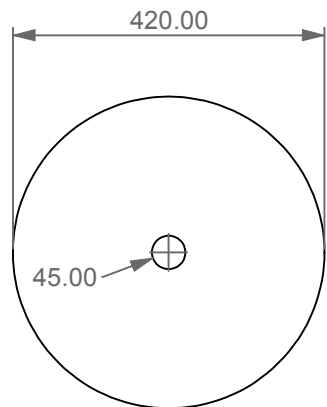

Lavabo Flut Tondo bordo fino, cm Ø42.  
 Flut Washbasin Round cm Ø42 thin edge.

FRONT

LEFT

TOP

SECTION

Designation	
Lavabo Flut Tondo bordo fino, cm Ø42. Flut Washbasin Round cm Ø42 thin edge.	
Scale	This drawing including the respectedata may neither be duplicated nor modified nor altered without the consent of GSG Ceramic Design. The use of the data/technical drawings take place at users own risk and under exclusion of any liability of GSG Ceramic Design. The dimensions are not binding; products are subject to changes. Measurement shown may be subjected to small variations or are indicative.
1:10	
cod. FLLAVFSRO42	

Guida all'installazione dei lavabi d'appoggio centro-piano.

Serie: EASY - ZENITH - LIKE - TOUCH - BOX - TIME - RING - FLUT

*Installation guide for free standing countertop washbasins.*

*Series: EASY - ZENITH - LIKE - TOUCH - BOX - TIME - RING - FLUT*