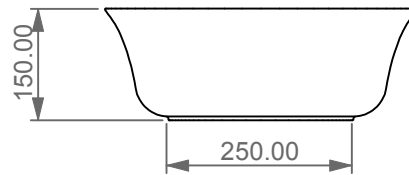

Lavabo Flut Tondo bordo fino, cm Ø42.  
 Flut Washbasin Round cm Ø42 thin edge.

FRONT

LEFT

TOP

SECTION

Designation	
Lavabo Flut Tondo bordo fino, cm Ø42. Flut Washbasin Round cm Ø42 thin edge.	
Scale	This drawing including the respectedata may neither be duplicated nor modified nor altered without the consent of GSG Ceramic Design. The use of the data/technical drawings take place at users own risk and under exclusion of any liability of GSG Ceramic Design. The dimensions are not binding; products are subject to changes. Measurement shown may be subjected to small variations or are indicative.
1:10	
cod. FLLAVFSRO42	

Guida all'installazione dei lavabi d'appoggio centro-piano.

Serie: EASY - ZENITH - LIKE - TOUCH - BOX - TIME - RING - FLUT

*Installation guide for free standing countertop washbasins.*

*Series: EASY - ZENITH - LIKE - TOUCH - BOX - TIME - RING - FLUT*