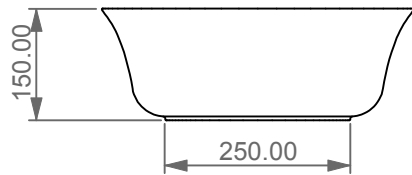

Lavabo Flut Tondo bordo fino, cm Ø42.  
 Flut Washbasin Round cm Ø42 thin edge.

FRONT

LEFT

TOP

SECTION

Designation	
Lavabo Flut Tondo bordo fino, cm Ø42. Flut Washbasin Round cm Ø42 thin edge.	
Scale	This drawing including the respectedata may neither be duplicated nor modified nor altered without the consent of GSG Ceramic Design. The use of the data/technical drawings take place at users own risk and under exclusion of any liability of GSG Ceramic Design. The dimensions are not binding; products are subject to changes. Measurement shown may be subjected to small variations or are indicative.
1:10	
cod. FLLAVFSRO42	

Guida all'installazione dei lavabi d'appoggio centro-piano.

Serie: EASY - ZENITH - LIKE - TOUCH - BOX - TIME - RING - FLUT

*Installation guide for free standing countertop washbasins.*

*Series: EASY - ZENITH - LIKE - TOUCH - BOX - TIME - RING - FLUT*