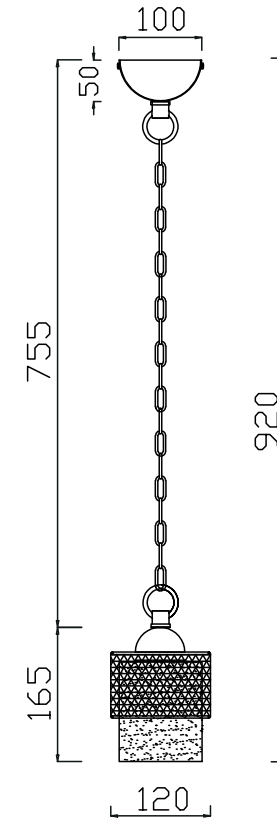

FREYA
TRADITION OF QUALITY

INSTRUCTION

MODEL: FR2201-PL-01-G
CHANDELIER

1 X E27 (60W)

FREYA-LIGHT.COM