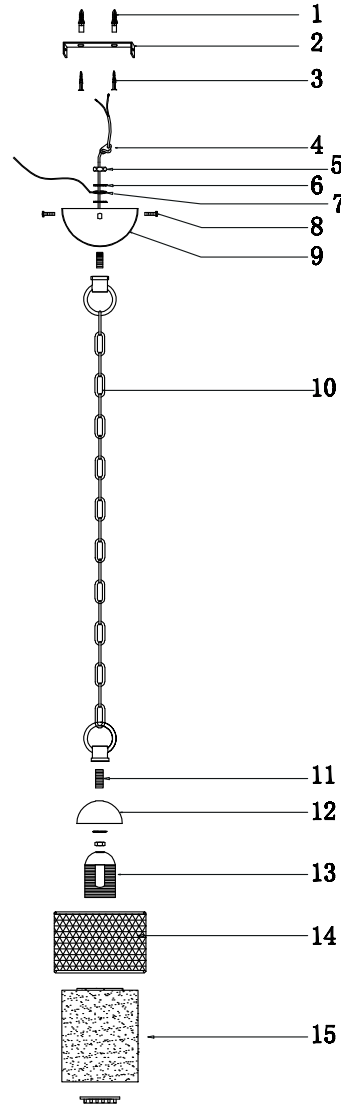

FREYA
TRADITION OF QUALITY

INSTRUCTION

MODEL: FR2201-PL-01-G
CHANDELIER

1 X E27 (60W)

FREYA-LIGHT.COM