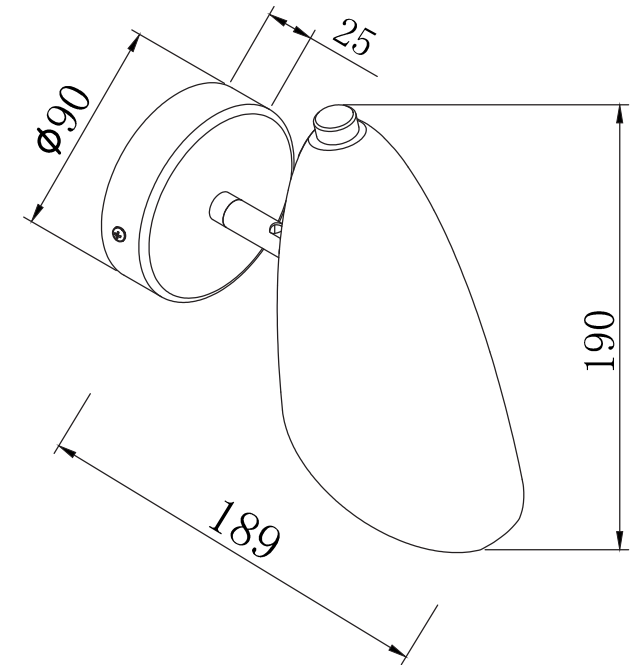

FREYA
TRADITION OF QUALITY

INSTRUCTION

MODEL: FR5852-WL-01-B
WALL LAMP

1 X E14 (40W)

FREYA-LIGHT.COM