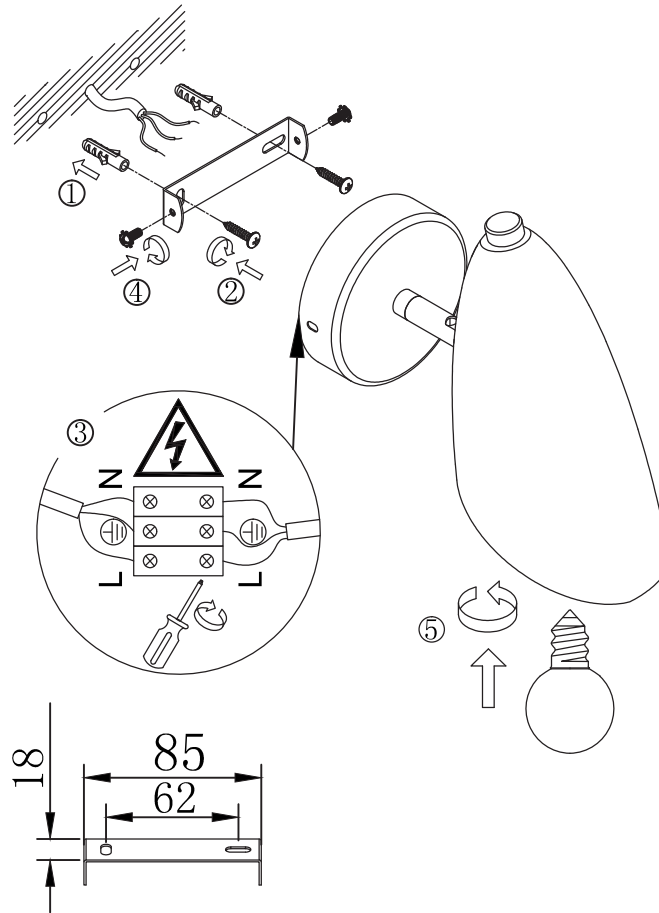

FREYA
TRADITION OF QUALITY

INSTRUCTION

MODEL: FR5852-WL-01-B
WALL LAMP

1 X E14 (40W)

FREYA-LIGHT.COM