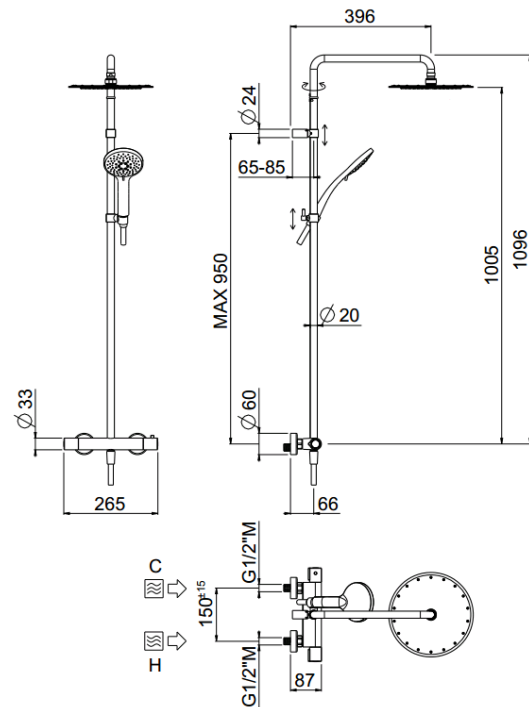

Rigoletto

Rigoletto MySlim shower head
00-1812-N-CR

TECHNICAL INFORMATION

Bridge shower column including exposed thermostatic mixer with diverter, turning bar with adjustable mounting. Round ultra-thin shower head, Ø300, non-liming in stainless steel. 3 jets non-liming shower in ABS. Smooth double anti-torsion PVC flexible hose, cm 150. CHROME

Flow rate:
x rubinetto

PICTURE

SPARE PARTS

ORIC031
T°

ORIC032
2 vie / ways

FEATURES

rain jet

central jet

side jet

double anti-torsion

adjustable column

TECHNICAL DRAWING

FINISHINGS