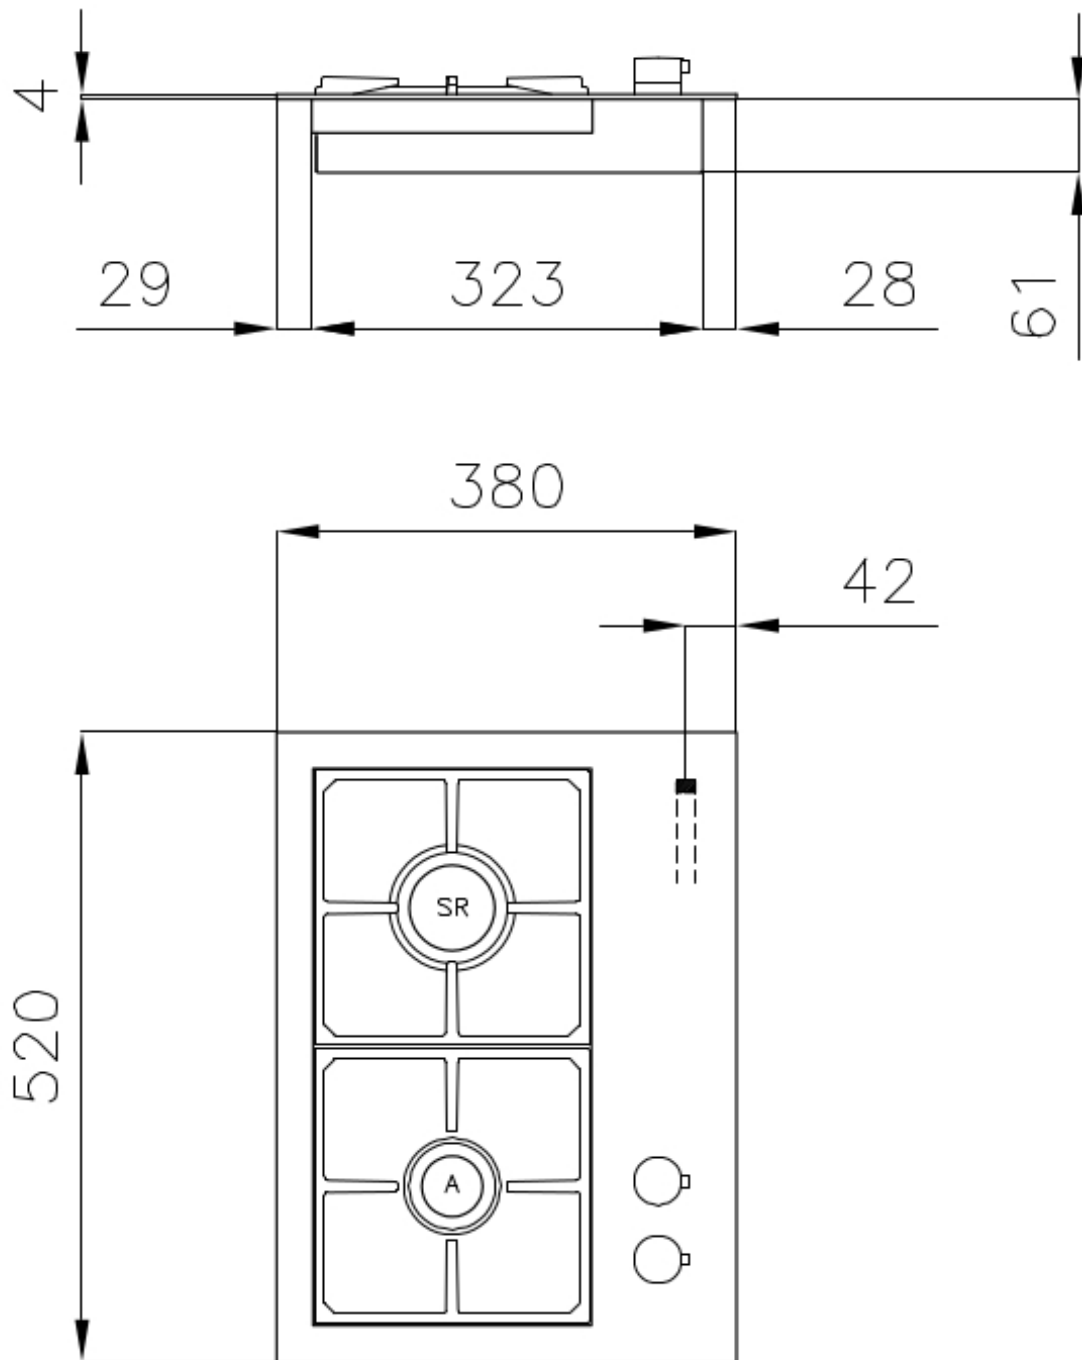

TECHNICAL DATA