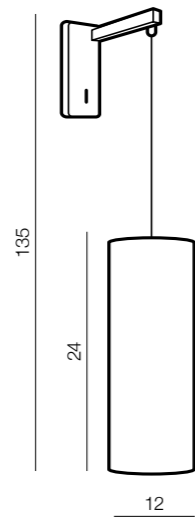

Almeria

new 268

1 BLACK

2 WHITE

3 GREY

Almeria

- 1 AZ2611 (black)
- 2 AZ2612 (white)
- 3 AZ2613 (grey)

1xE27 Max 60W
metal/fabric

Alicante

269

1 WHITE

2 BLACK

3 GREY

Alicante

- 1 AZ2293 (white)
- 2 AZ2292 (black)
- 3 AZ2294 (grey)

E27 1x MAX 60W
metal/fabric/acryl