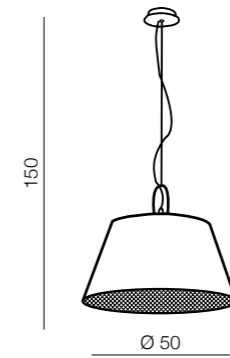

Almeria

new 268

1 BLACK

2 WHITE

3 GREY

Almeria

- 1 AZ2611 (black)
- 2 AZ2612 (white)
- 3 AZ2613 (grey)

1xE27 Max 60W
metal/fabric

Alicante

269

1 WHITE

2 BLACK

3 GREY

Alicante

- 1 AZ2293 (white)
- 2 AZ2292 (black)
- 3 AZ2294 (grey)

E27 1x MAX 60W
metal/fabric/acryl