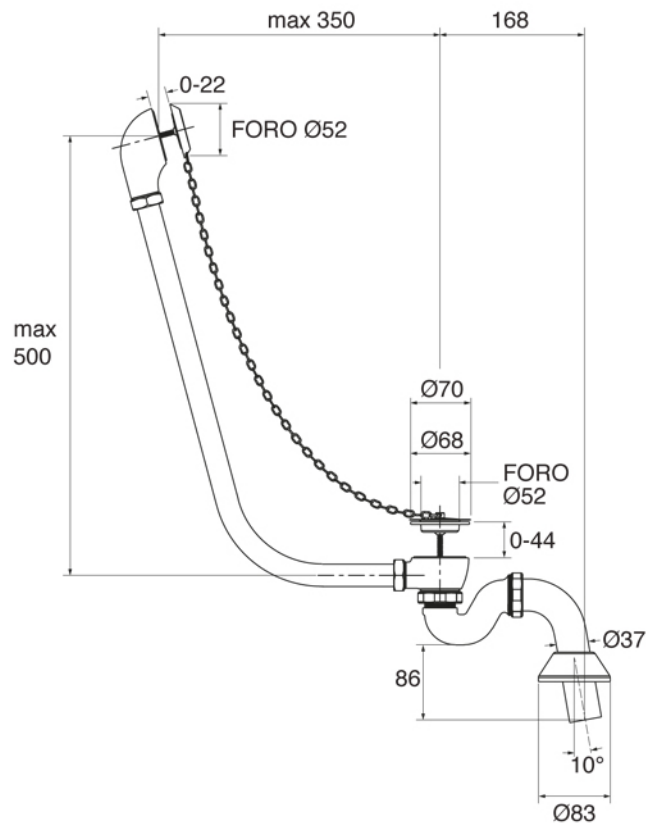

POSIZIONE RUBINETTERIA A MURO CONSIGLIATA A 500 mm DAL BORDO PIANO  
FORATURA GRUPPO VASCA ALTEZZA DA PAVIMENTO 660 mm

CAST IRON BATHTUB Collection	
Code	Description
9148	<b>Cast iron bathtub 1700x760 (Kg. 129 - Lt 205)</b> Without tap holes, external unfinished

Verona - Italy  
tel. +39 045 8006917  
fax. +39 045 8020111  
gentry-home.com

POSIZIONE RUBINETTERIA A MURO CONSIGLIATA A 500 mm DAL BORDO PIANO  
FORATURA GRUPPO VASCA ALTEZZA DA PAVIMENTO 660 mm

CAST IRON BATHTUB Collection	
Code	Description
9152	<b>Cast iron bathtub 1540x765 (Kg. 120 - Lt 180)</b> Without tap holes, external unfinished
9164	<b>Cast iron feet</b> Unfinished
9167	White
9165-C	Chrome
9166-I/N/O/OR	Incalux, Nickel, Dark Gold, Rose Gold
9166-B/ND/R	Bronze, Dark Nickel, Copper
103	<b>External painting</b> External painting White
105	External painting RAL
106	Gold leaf decoration
107	Silver leaf decoration

Verona - Italy  
tel. +39 045 8006917  
fax. +39 045 8020111  
gentry-home.com

CAST IRON BATHTUB Collection	
Code	Description
0190-C 0191-I/N/O/OR 0191-B/ND/R	<p><b>Exposed bath waste with drain stopper chain and overflow with exposed pipes for floor connector and siphon</b></p> <p>Chrome Incalux, Nickel, Dark Gold, Rose Gold Bronze, Dark Nickel, Copper</p>