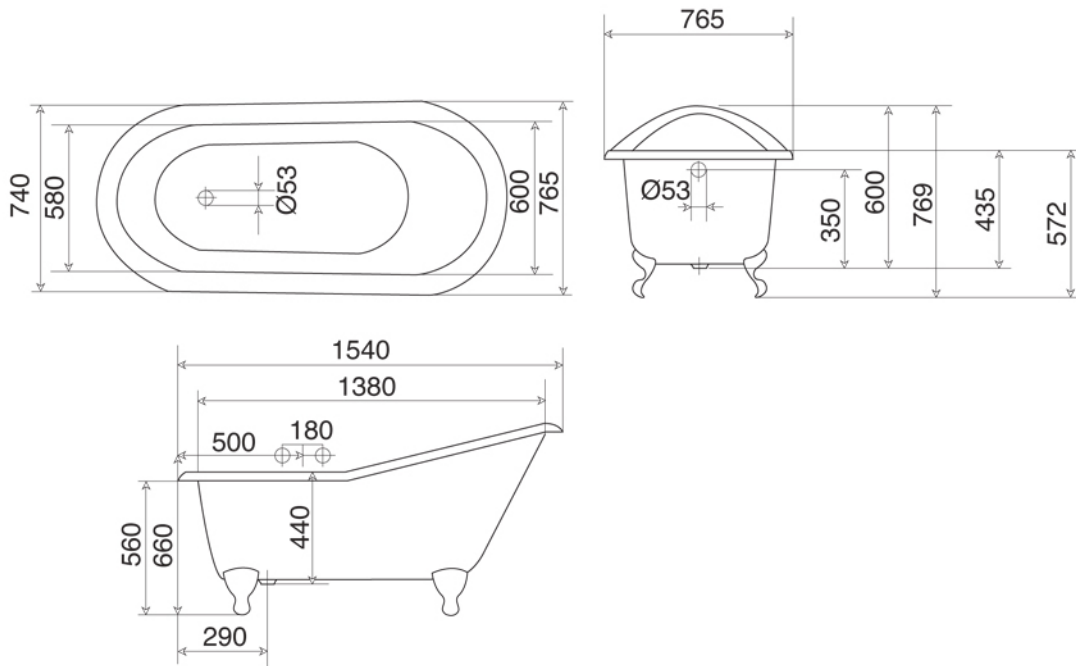

POSIZIONE RUBINETTERIA A MURO CONSIGLIATA A 500 mm DAL BORDO PIANO  
FORATURA GRUPPO VASCA ALTEZZA DA PAVIMENTO 660 mm

CAST IRON BATHTUB Collection	
Code	Description
9148	<b>Cast iron bathtub 1700x760 (Kg. 129 - Lt 205)</b> Without tap holes, external unfinished

Verona - Italy  
tel. +39 045 8006917  
fax. +39 045 8020111  
gentry-home.com

POSIZIONE RUBINETTERIA A MURO CONSIGLIATA A 500 mm DAL BORDO PIANO  
FORATURA GRUPPO VASCA ALTEZZA DA PAVIMENTO 660 mm

CAST IRON BATHTUB Collection	
Code	Description
9152	<b>Cast iron bathtub 1540x765 (Kg. 120 - Lt 180)</b> Without tap holes, external unfinished
9164	<b>Cast iron feet</b> Unfinished
9167	White
9165-C	Chrome
9166-I/N/O/OR	Incalux, Nickel, Dark Gold, Rose Gold
9166-B/ND/R	Bronze, Dark Nickel, Copper
103	<b>External painting</b> External painting White
105	External painting RAL
106	Gold leaf decoration
107	Silver leaf decoration

Verona - Italy  
tel. +39 045 8006917  
fax. +39 045 8020111  
gentry-home.com

CAST IRON BATHTUB Collection	
Code	Description
0190-C 0191-I/N/O/OR 0191-B/ND/R	<p><b>Exposed bath waste with drain stopper chain and overflow with exposed pipes for floor connector and siphon</b></p> <p>Chrome Incalux, Nickel, Dark Gold, Rose Gold Bronze, Dark Nickel, Copper</p>