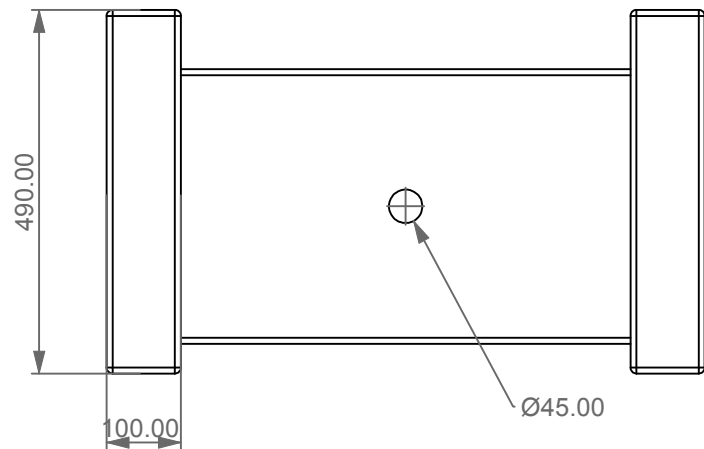

FRONT

LEFT

TOP

GSG
CERAMIC DESIGN

Lavabo a colonna a parete cm 80
con bacino in vetro
Glass column Washbasin back to wall
cm 80 with glass float

Designation
Lavabo a colonna a parete cm 80
con bacino in vetro
Glass column Washbasin back to wall
cm 80 with glass float

Scale
1:10

cod. GLLACOL80BW

GSG
CERAMIC DESIGN

This drawing including the respected data may neither be duplicated nor modified nor altered without the consent of GSG Ceramic Design. The use of the data/technical drawings take place at users own risk and under exclusion of any liability of GSG Ceramic Design. The dimensions are not binding; products are subject to changes. Measurement shown may be subjected to small variations or are indicative.