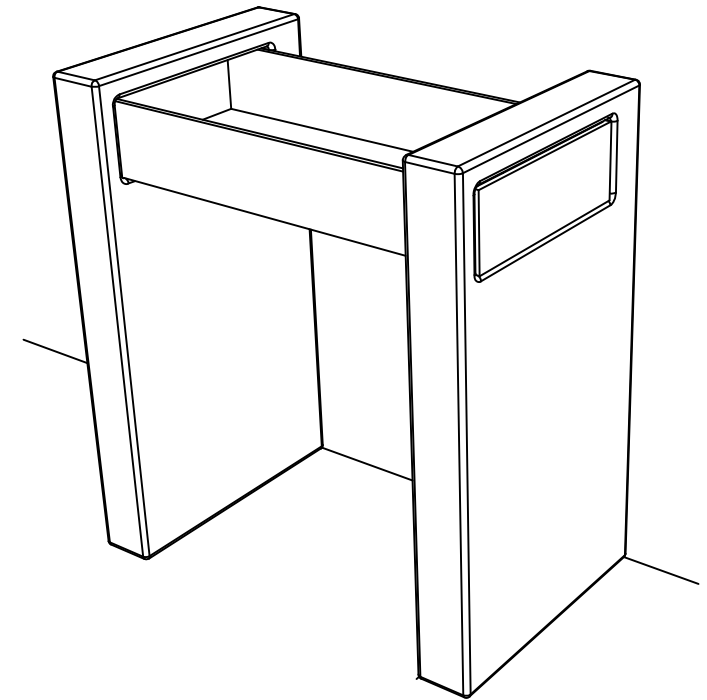

FRONT

LEFT

TOP

GSG
CERAMIC DESIGN

Lavabo a colonna a parete cm 80
con bacino in vetro
Glass column Washbasin back to wall
cm 80 with glass float

Designation
Lavabo a colonna a parete cm 80
con bacino in vetro
Glass column Washbasin back to wall
cm 80 with glass float

Scale
1:10

cod. GLLACOL80BW

GSG
CERAMIC DESIGN

This drawing including the respected data may neither be duplicated nor modified nor altered without the consent of GSG Ceramic Design. The use of the data/technical drawings take place at users own risk and under exclusion of any liability of GSG Ceramic Design. The dimensions are not binding; products are subject to changes. Measurement shown may be subjected to small variations or are indicative.