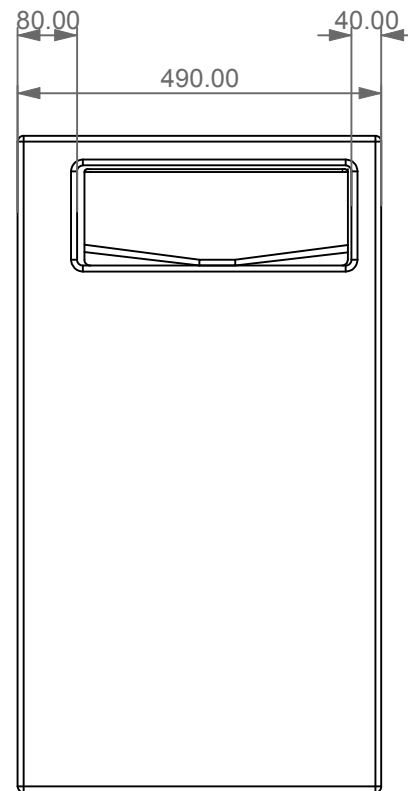

FRONT

LEFT

TOP

GSG
CERAMIC DESIGN

Lavabo a colonna a parete cm 80
con bacino in vetro
Glass column Washbasin back to wall
cm 80 with glass float

Designation
Lavabo a colonna a parete cm 80
con bacino in vetro
Glass column Washbasin back to wall
cm 80 with glass float

Scale
1:10

cod. GLLACOL80BW

GSG
CERAMIC DESIGN

This drawing including the respected data may neither be duplicated nor modified nor altered without the consent of GSG Ceramic Design. The use of the data/technical drawings take place at users own risk and under exclusion of any liability of GSG Ceramic Design. The dimensions are not binding; products are subject to changes. Measurement shown may be subjected to small variations or are indicative.