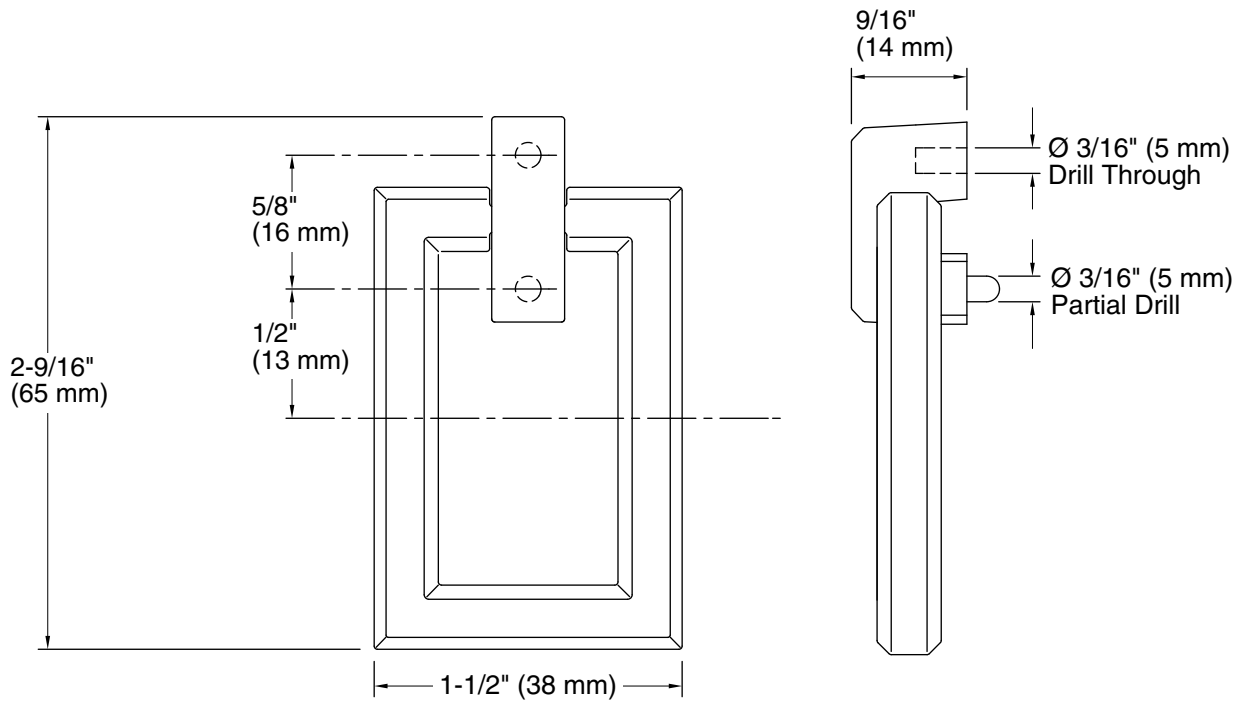

Color	Code	Description
-------	------	-------------

NA	HF1	Chrome
	HF2	Brushed
	HF3	Black

Technical Information

All product dimensions are nominal.

Material: Metal