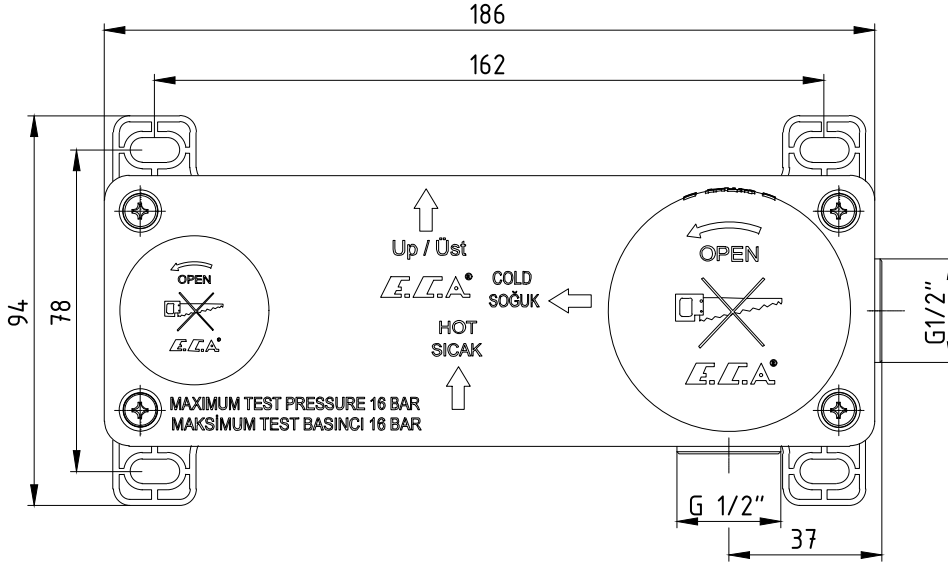

ANKASTRE LAVABO BATARYALARI CONCEALED BASIN MIXERS

Ürün Kodu : 102166601 - Ankastra Lavabo Bataryası Sıva Altı Grubu (İhracat Kodu: 102166601EX)
Product Code: 102166601 - Concealed Basin Mixer Flush Mounted Group (Export Code: 102166601EX)
*Localization product codes are available.