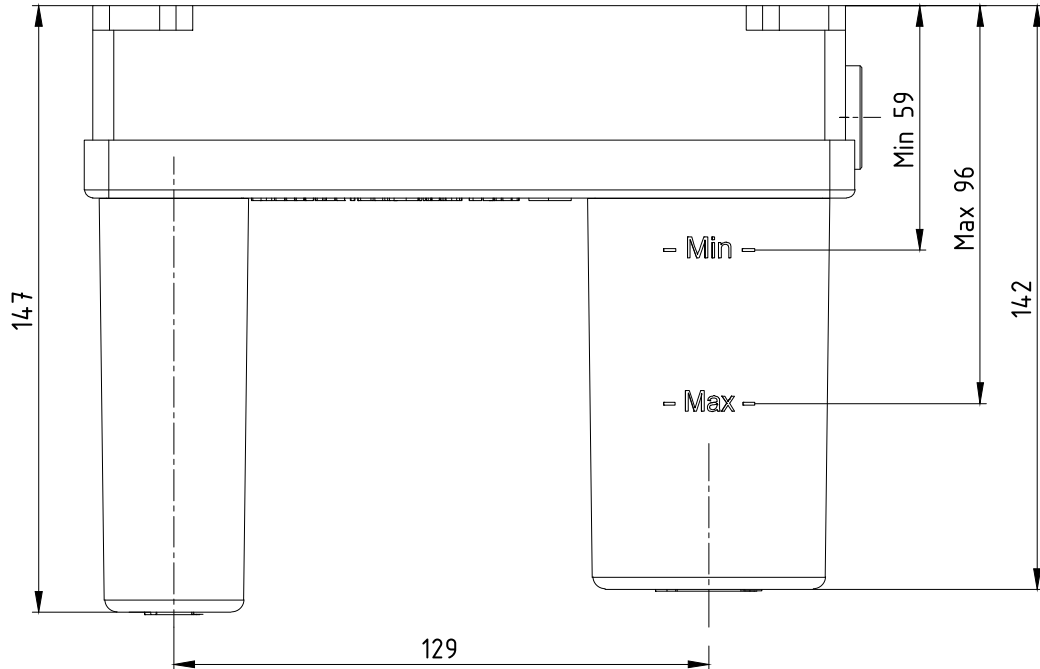

ANKASTRE LAVABO BATARYALARI CONCEALED BASIN MIXERS

Ürün Kodu : 102166601 - Ankastra Lavabo Bataryası Sıva Altı Grubu (İhracat Kodu: 102166601EX)
Product Code: 102166601 - Concealed Basin Mixer Flush Mounted Group (Export Code: 102166601EX)
*Localization product codes are available.