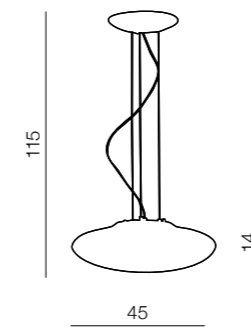

Soul 1

- ① AZ1652 (chrome)
- ② AZ0272 (white)
- ③ AZ0273 (black)

E27 1x 60W
iron/glass

Soul 3

- ① AZ1655 (chrome)
- ② AZ0275 (white)
- ③ AZ0276 (black)

E27 3x 40W
iron/glass

① CHROME

② WHITE

③ BLACK

Astro

AZ0061

E14 3x 40W
metal/glass
satin nickel/white-dark violet