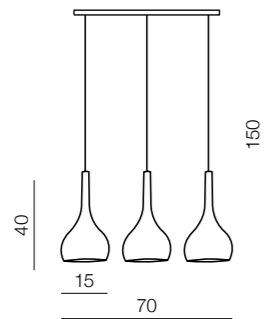

Soul 1

- ① AZ1652 (chrome)
- ② AZ0272 (white)
- ③ AZ0273 (black)

E27 1x 60W
iron/glass

Soul 3

- ① AZ1655 (chrome)
- ② AZ0275 (white)
- ③ AZ0276 (black)

E27 3x 40W
iron/glass

① CHROME

② WHITE