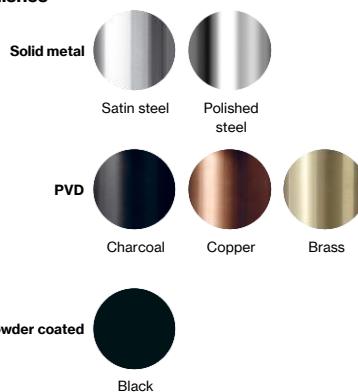

Available finishes

Spare parts/ accessories QS3200 - Mixer & diverter
QA2190 - Control for mixer
QA2290 - Control for diverter
QS3400 - Built in part for outlet
QS5590 - Wall outlet
QS5410 - Shower hose
QS5320 - Hand shower
QA3190 - Spout

Mounting <https://dline.com/mounting-instructions/>

Product care

d line products are produced in the highest quality marine grade AISI 316 stainless steel. To sustain the unique d line finish please follow the below instructions:

Please do not use scouring powder, steel wool, chloride based detergents or other aggressive cleaning products as these may damage the surface.