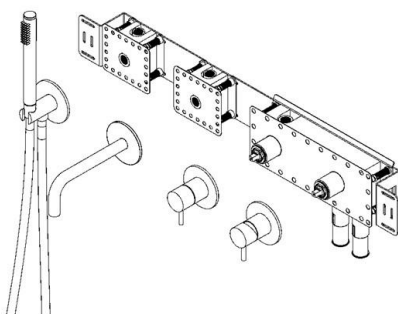

Available finishes

Spare parts/ accessories QS3200 - Mixer & diverter
QA2190 - Control for mixer
QA2290 - Control for diverter
QS3400 - Built in part for outlet
QS5590 - Wall outlet
QS5410 - Shower hose
QS5320 - Hand shower
QA3190 - Spout

Mounting <https://dline.com/mounting-instructions/>

Product care

d line products are produced in the highest quality marine grade AISI 316 stainless steel. To sustain the unique d line finish please follow the below instructions:

Please do not use scouring powder, steel wool, chloride based detergents or other aggressive cleaning products as these may damage the surface.