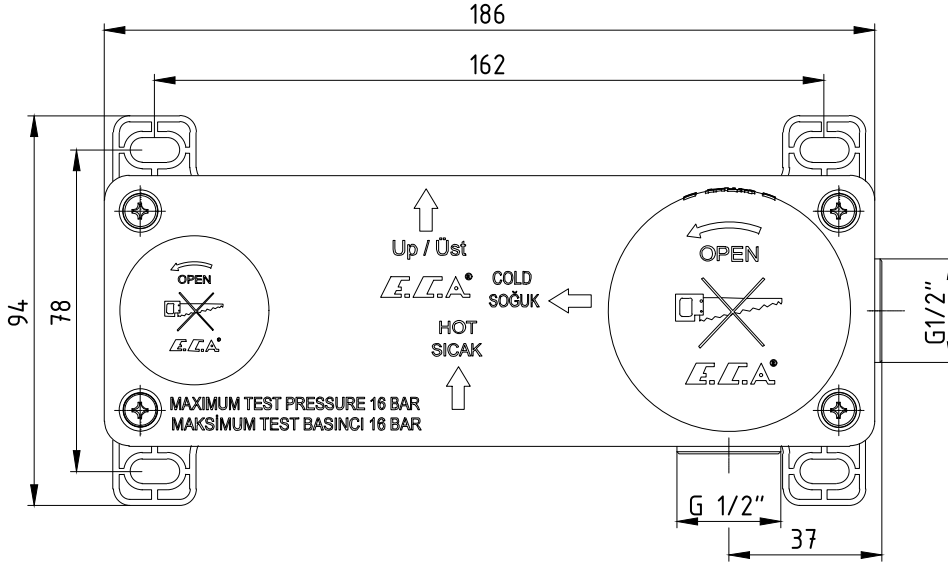

ANKASTRE LAVABO BATARYALARI CONCEALED BASIN MIXERS

Ürün Kodu : 102866601 - Ankastra Lavabo Bataryası Sıva Altı Grubu - Altın Görünümlü (İhracat Kodu: 102866601EX)
Product Code: 102866601 - Concealed Basin Mixer Flush Mounted Group - Gold Effect (Export Code: 102866601EX)
*Localization product codes are available.