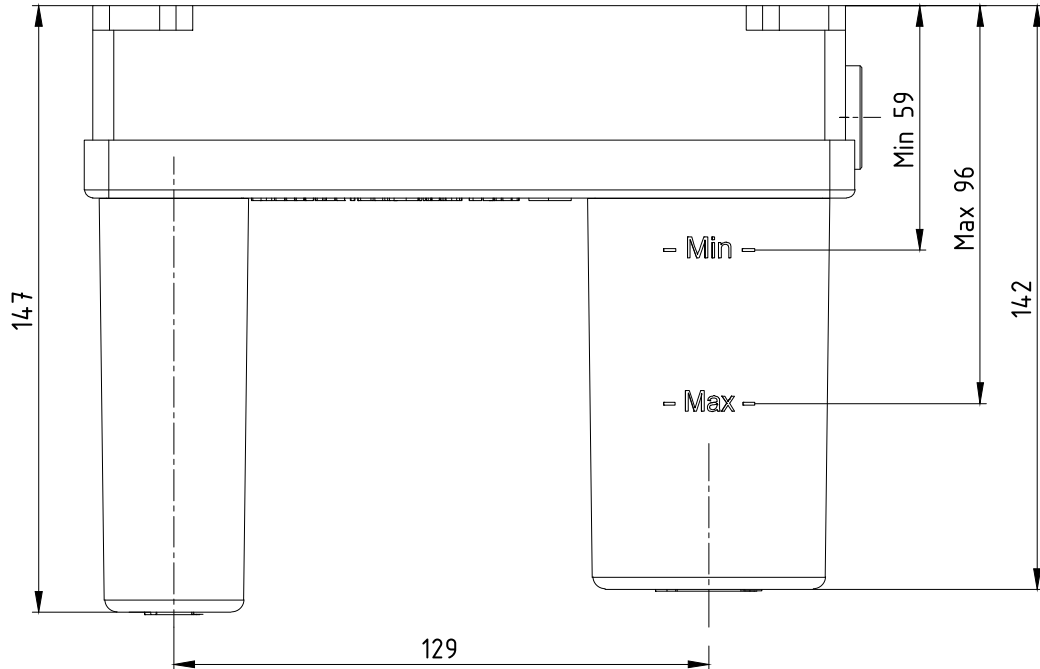

ANKASTRE LAVABO BATARYALARI CONCEALED BASIN MIXERS

Ürün Kodu : 102866601 - Ankastra Lavabo Bataryası Sıva Altı Grubu - Altın Görünümlü (İhracat Kodu: 102866601EX)
Product Code: 102866601 - Concealed Basin Mixer Flush Mounted Group - Gold Effect (Export Code: 102866601EX)
*Localization product codes are available.