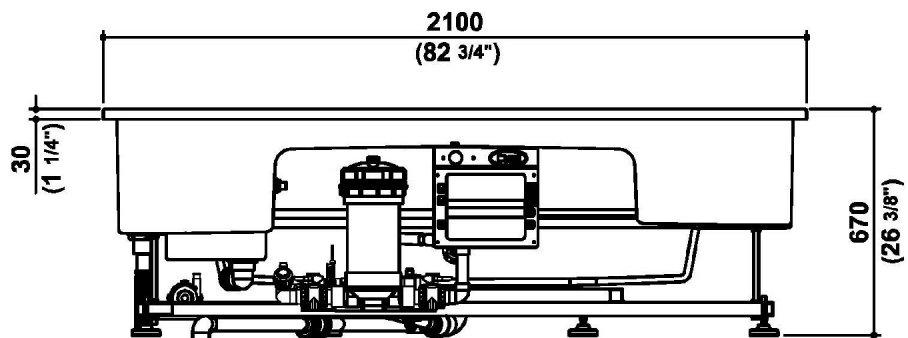

Con telecomando.

Colore bianco.

Dimensioni: 2100 mm x 2100 mm x h. 670 mm parte incasso.

Built-in tub with skimming lip, built with a special fiberglass/gelcoat anti-osmosis. Steel support frame resting on 8 adjustable feet. Inox nozzles.

With remote controller.

White color.

Dimensions: 2100 mm x 2100 mm x h. built-in part 670 mm.

QUADRAT POOL

9S4ABIRS-T Disegno Complessivo / Overall Drawing

QUADRAT POOL**9S4ABIRS-T**

Dati operativi / Specifications		
Dimensioni / Dimensions	2110 x 2110 x h. 600 mm	83 5/64 x 83 5/64 x 23 5/8 inc
Marcatura CE / CE Marking	Si	
Peso netto / Net weight	300.00 kg	661.76 lb
Peso operativo / Working weight	1580.00 kg	3483.90 lb
Capacità / Capacity	1062.00 l	291.03 gal