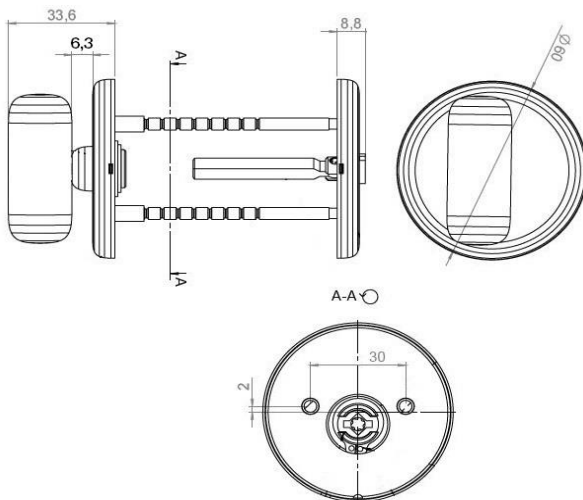

Toilet indicator, 5V90

Bjarke Ingels Group Collection

d line

PRODUCT DATA SHEET

ITEM NUMBER	SURFACE
12.8005.02.002	Satin Stainless Steel
12.8005.R9.002	Matt white RAL 9003
12.8005.R8.002	Matt black RAL 9005

PICTURE

PRODUCT

Toilet indicator, 5V90 by BIG., snap-on-cover, 5x5, cc 30 mm, 38-44 mm

TENDER TEXT

Toilet indicator, 5V90 by Bjarke Ingels Group. Pebble is a series of bathroom accessories and a matching lever handle by Bjarke Ingels Group. This playful series is inspired by a pill's futuristic, balancing elliptical shape that leads the mind to sci-fi scenography of another world. Material: stainless steel AISI 304 satin finish, with snap-on-cover, 5x5, cc 30 mm, 38-44 mm. W:60 mm x H:60 mm x D:34 mm.

PRODUCT SPECIFICATION

Dimensions: W:60 mm x H:60 mm x D:34 mm.

Material: stainless steel AISI 304

Surface finish: satin grain 320, crafted by hand

Spindel: 5x5

Warranty for stainless steel (non movable) parts - 20 years

SPARE PARTS / ACCESSORIES:

P 80 Sectioned bolt M4 x 110 mm

DRAWING

MOUNTING:

See instruction supplied with product.

PACKING:

15 set. per box

CERTIFICATES & AWARDS: