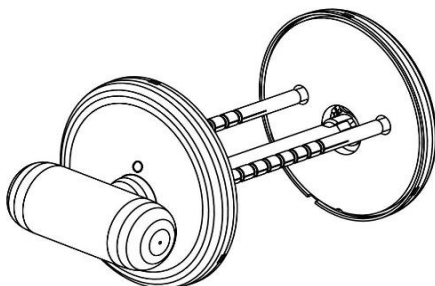

PICTURE

PRODUCT

Toilet indicator, 5V90 by BIG., snap-on-cover, 5x5, cc 30 mm, 38-44 mm

TENDER TEXT

Toilet indicator, 5V90 by Bjarke Ingels Group. Pebble is a series of bathroom accessories and a matching lever handle by Bjarke Ingels Group. This playful series is inspired by a pill's futuristic, balancing elliptical shape that leads the mind to sci-fi scenography of another world. Material: stainless steel AISI 304 satin finish, with snap-on-cover, 5x5, cc 30 mm, 38-44 mm. W:60 mm x H:60 mm x D:34 mm.

PRODUCT SPECIFICATION

Dimensions: W:60 mm x H:60 mm x D:34 mm.

Material: stainless steel AISI 304

Surface finish: satin grain 320, crafted by hand

Spindel: 5x5

Warranty for stainless steel (non movable) parts - 20 years

SPARE PARTS / ACCESSORIES:

P 80 Sectioned bolt M4 x 110 mm

DRAWING

MOUNTING:

See instruction supplied with product.

PACKING:

15 set. per box

CERTIFICATES & AWARDS:

ISO-DRAWING

PRODUCT CARE

To sustain the unique d line finish appearance please follow the below instructions:

- Wash down the surfaces using soapy water or mild detergent
- Always thoroughly rinse off with clean water
- To complete the cleaning procedure dry/polish the surfaces with a soft dry cloth