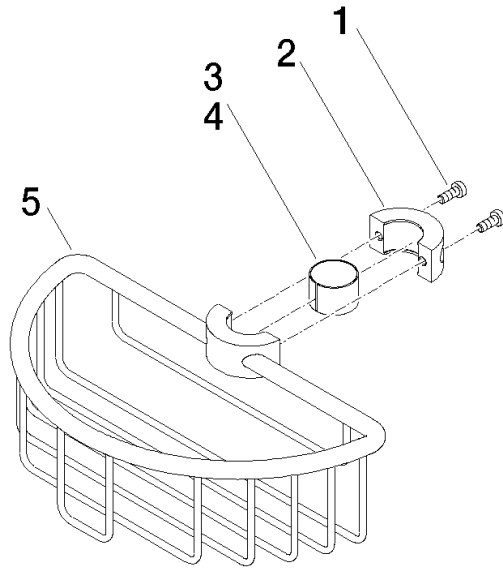

Shower basket for subsequent mounting on riser - Dark Chrome

IMO

82 290 970

- width 200mm
- height 62 mm
- 125mm projection

Fits: IMO, LULU, MADISON, MEM, TARA,
CL.1, LISSÉ, VAIA, META, CYO

	Dark Chrome	82 290 970-19
	Chrome	82 290 970-00
	Brushed Platinum	82 290 970-06
	Platinum	82 290 970-08
	Durabronze (23kt Gold)	82 290 970-09
	Light Gold	82 290 970-26
	Brushed Light Gold	82 290 970-27
	Brushed Durabronze (23kt Gold)	82 290 970-28
	Matte Black	82 290 970-33
	Brushed Bronze	82 290 970-42
	Brushed Champagne (22kt Gold)	82 290 970-46
	Champagne (22kt Gold)	82 290 970-47
	Brushed Chrome	82 290 970-93
	Brushed Dark Platinum	82 290 970-99

82 290 970

mm [inches]

82 290 970

Parts for other
finishes can be found
here: [Chrome](#)

Shower basket for subsequent mounting on riser - Dark Chrome

IMO

82 290 970

Spare parts list