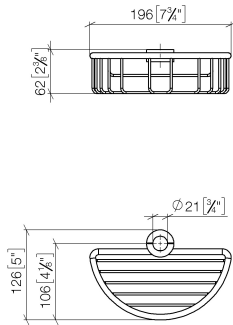

Shower basket for subsequent mounting on riser - Dark Chrome

IMO

82 290 970

- width 200mm
- height 62 mm
- 125mm projection

Fits: IMO, LULU, MADISON, MEM, TARA,
CL.1, LISSÉ, VAIA, META, CYO

	Dark Chrome	82 290 970-19
	Chrome	82 290 970-00
	Brushed Platinum	82 290 970-06
	Platinum	82 290 970-08
	Durabronze (23kt Gold)	82 290 970-09
	Light Gold	82 290 970-26
	Brushed Light Gold	82 290 970-27
	Brushed Durabronze (23kt Gold)	82 290 970-28
	Matte Black	82 290 970-33
	Brushed Bronze	82 290 970-42
	Brushed Champagne (22kt Gold)	82 290 970-46
	Champagne (22kt Gold)	82 290 970-47
	Brushed Chrome	82 290 970-93
	Brushed Dark Platinum	82 290 970-99

82 290 970

mm [inches]

82 290 970

Parts for other
finishes can be found
here: [Chrome](#)

Shower basket for subsequent mounting on riser - Dark Chrome

IMO

82 290 970

Spare parts list