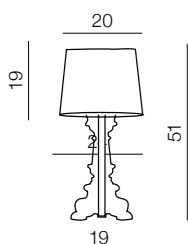

Bella

142

1 BLACK

2 CLEAR

Bella II

- 1 AZ0712 (black)
- 2 AZ0713 (clear)

E27 1x 60W
acryl/metal

Bella