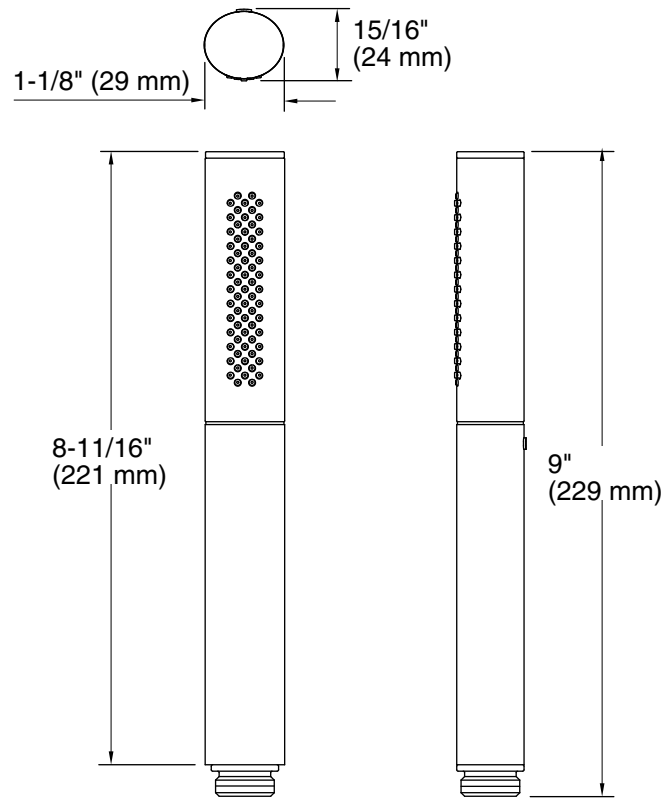

### Features

- Multi-function handshower offers full-coverage and targeted massage spray settings.
- Ergonomic design is comfortable and easy to grip.
- MasterClean™ sprayface resists hard water buildup and is easy to clean.
- 2.0 gpm (7.6 l/min) maximum flow rate.
- Contains flow regulating check valve for backflow prevention.

### Technical Information

All product dimensions are nominal.