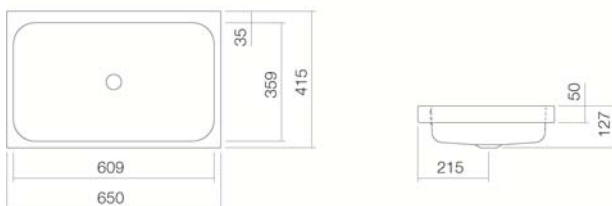

#### Sit-on basins

### Features

Description	AB.SR650
Article number	3230700000
Standard colour	White
Special surfaces	White easy-clean (XXXX XXX 400) White antibacterial (XXXX XXX 401)
Construction	without tap hole, with overflow
Special versions	without overflow, special- or matt colour
Dimensions	650 x 415 x 50mm
Material	Glazed steel
Net weight	9,60 kg
Installation	for installation on counter tops
Accessoires	Bottle trap SI.2, Bottle trap SI.3, Drain valve VT.1
Tap fitting information	Optimum point of impact approx. 98 - 148mm from rear edge of basin.

### Text for invitation to tender

Sit-on basin, rectangular, 650 x 415mm, height 50mm, glazed, white, without tap hole, with overflow, including fixing set and overflow set

Brand: Alape

Model: AB.SR650