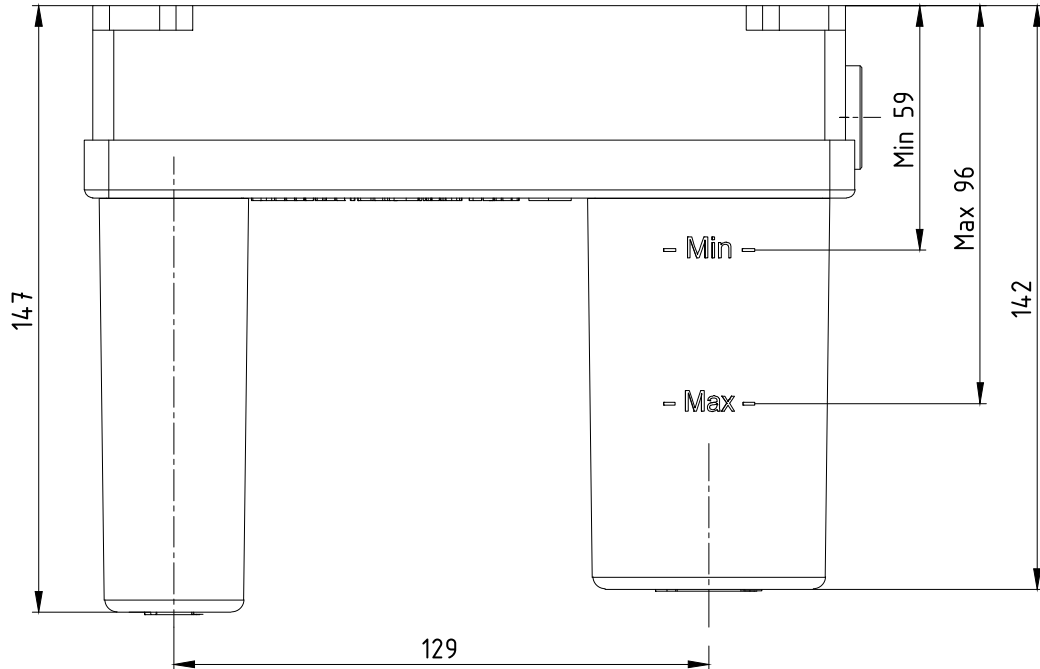

ANKASTRE LAVABO BATARYALARI CONCEALED BASIN MIXERS

Ürün Kodu : 102166601C4 - Ankastra Lavabo Bataryası Sıva Altı Grubu - Mat Beyaz (İhracat Kodu: 102166601C4EX)
Product Code: 102166601C4 - Concealed Basin Mixer Flush Mounted Group - Matt White (Export Code: 102166601C4EX)
*Localization product codes are available.