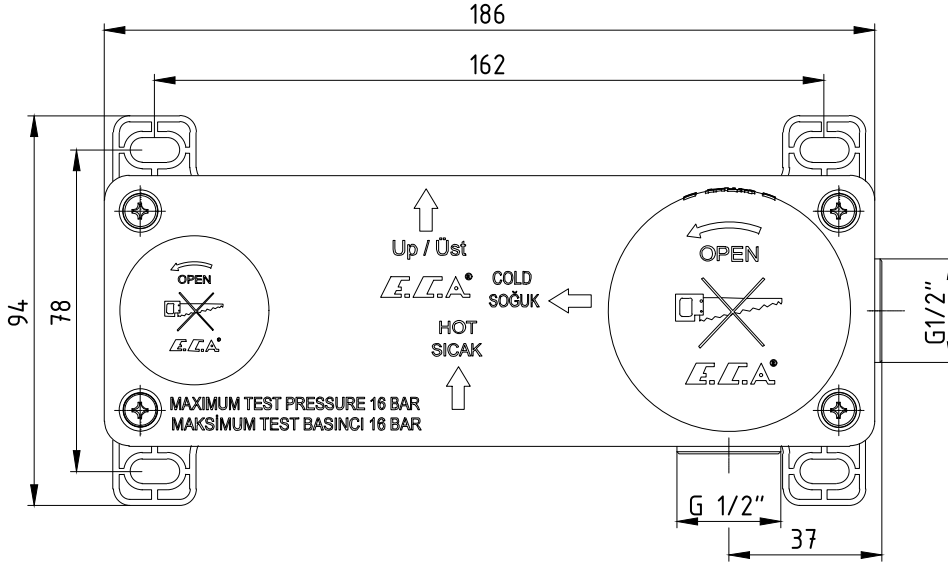

ANKASTRE LAVABO BATARYALARI CONCEALED BASIN MIXERS

Ürün Kodu : 102166601C4 - Ankastra Lavabo Bataryası Sıva Altı Grubu - Mat Beyaz (İhracat Kodu: 102166601C4EX)
Product Code: 102166601C4 - Concealed Basin Mixer Flush Mounted Group - Matt White (Export Code: 102166601C4EX)
*Localization product codes are available.