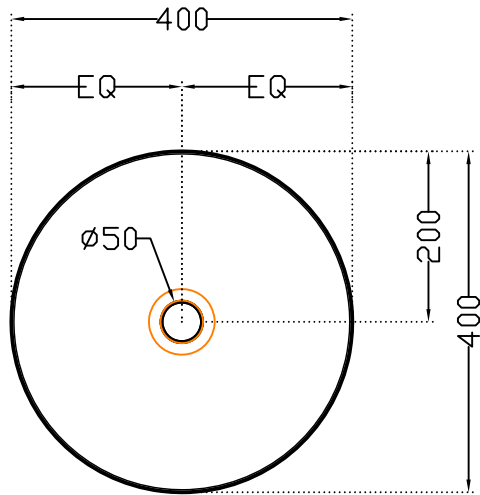

Artize

ADS-WBF-64901

TOP VIEW

SIDE VIEW

ALL DIMENSIONS ARE IN MM.
(TOLERANCE ± 5 MM)