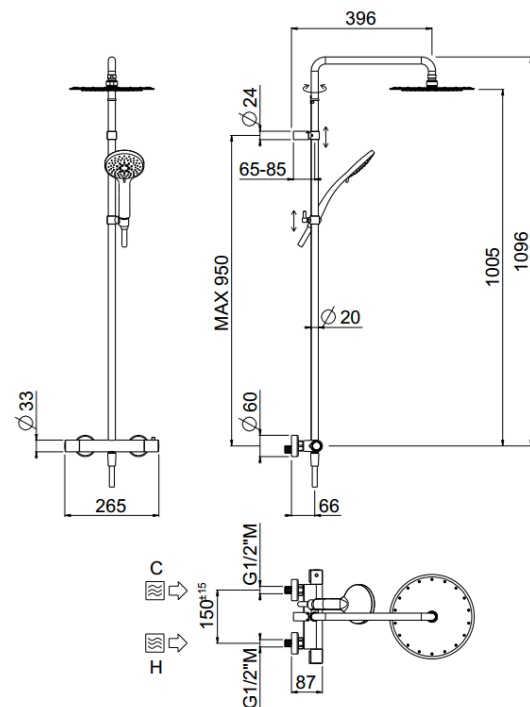

## TECHNICAL INFORMATION

Bridge shower column including exposed thermostatic mixer with diverter and brass handles, turning bar with adjustable mounting. Round ultra-thin shower head, Ø220, non-liming in stainless steel. 3 jets non-liming shower in ABS. Smooth double anti-torsion PVC flexible hose, cm 150. CHROME

## FEATURES

rain jet

central jet

side jet

double anti-torsion

adjustable column

## TECHNICAL DRAWING