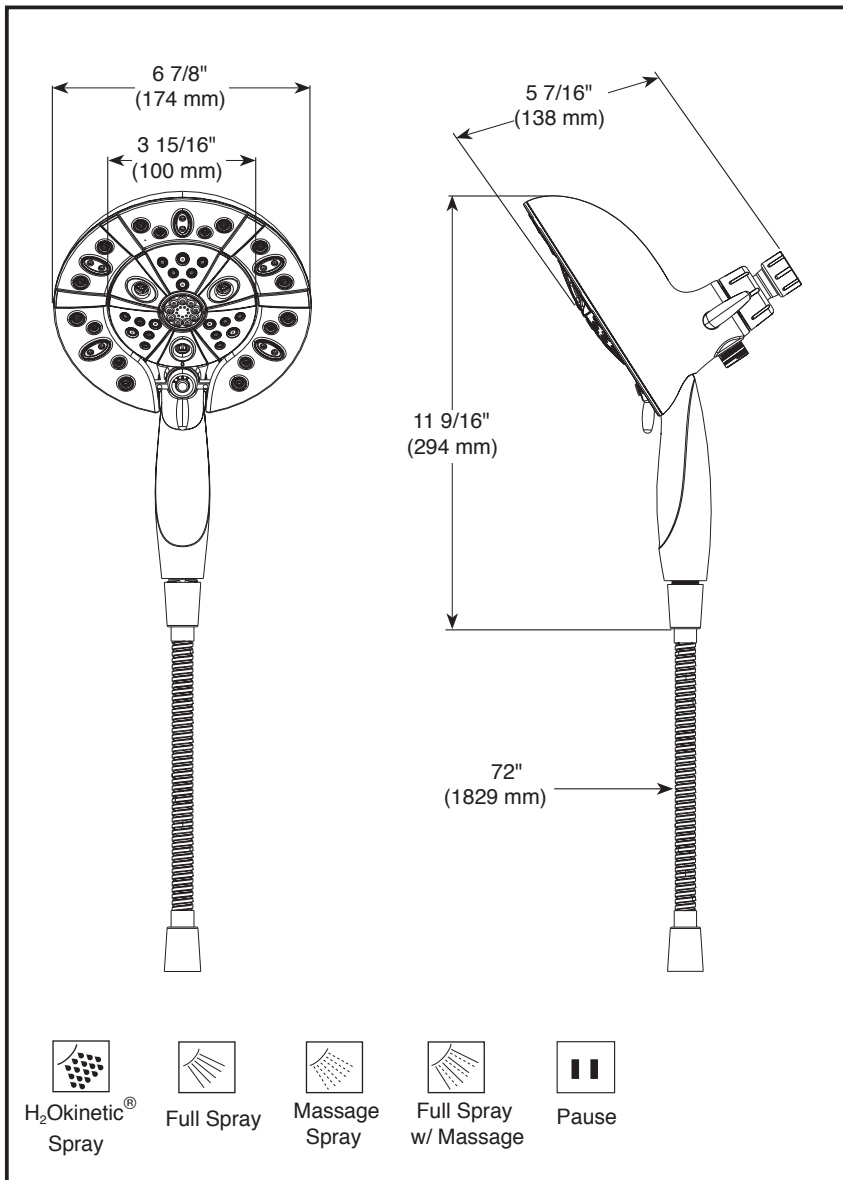

see what Delta can do™

IN2ITION®

- 5-Spray Setting Hand Shower
- 2-In-1 Shower

FEATURES:

- Touch-Clean® Nozzles
- MagnaTite® Docking
- H₂Okinetic® Technology Handshower

STANDARD SPECIFICATIONS

- Max flow rate 1.75 gpm @ 80 psi, 6.6 L/min @ 550 kPa
- Integrated hand shower docks securely into shower head when not in use
- Five spray setting hand shower - pause is a non-positive shut-off
- 3-Way diverter allows for single or shared operation of the shower head and hand shower
- Fixed shower head and hand shower all in one
- Push-button activates pause mode. Lever changes spray settings.
- 72" (1829 mm) stainless steel hose

COMPLIES WITH:

- ASME A112.18.1 / CSA B125.1
- EPA WaterSense®

75591C▲

Submitted Model No.: _____

Specific Features: _____

▲ Designate proper finish suffix

Delta reserves the right (1) to make changes in specifications and materials, and (2) to change or discontinue models, both without notice or obligation. Dimensions are for reference only. See current full-line price book or www.deltafaucet.com for finish options and product availability.