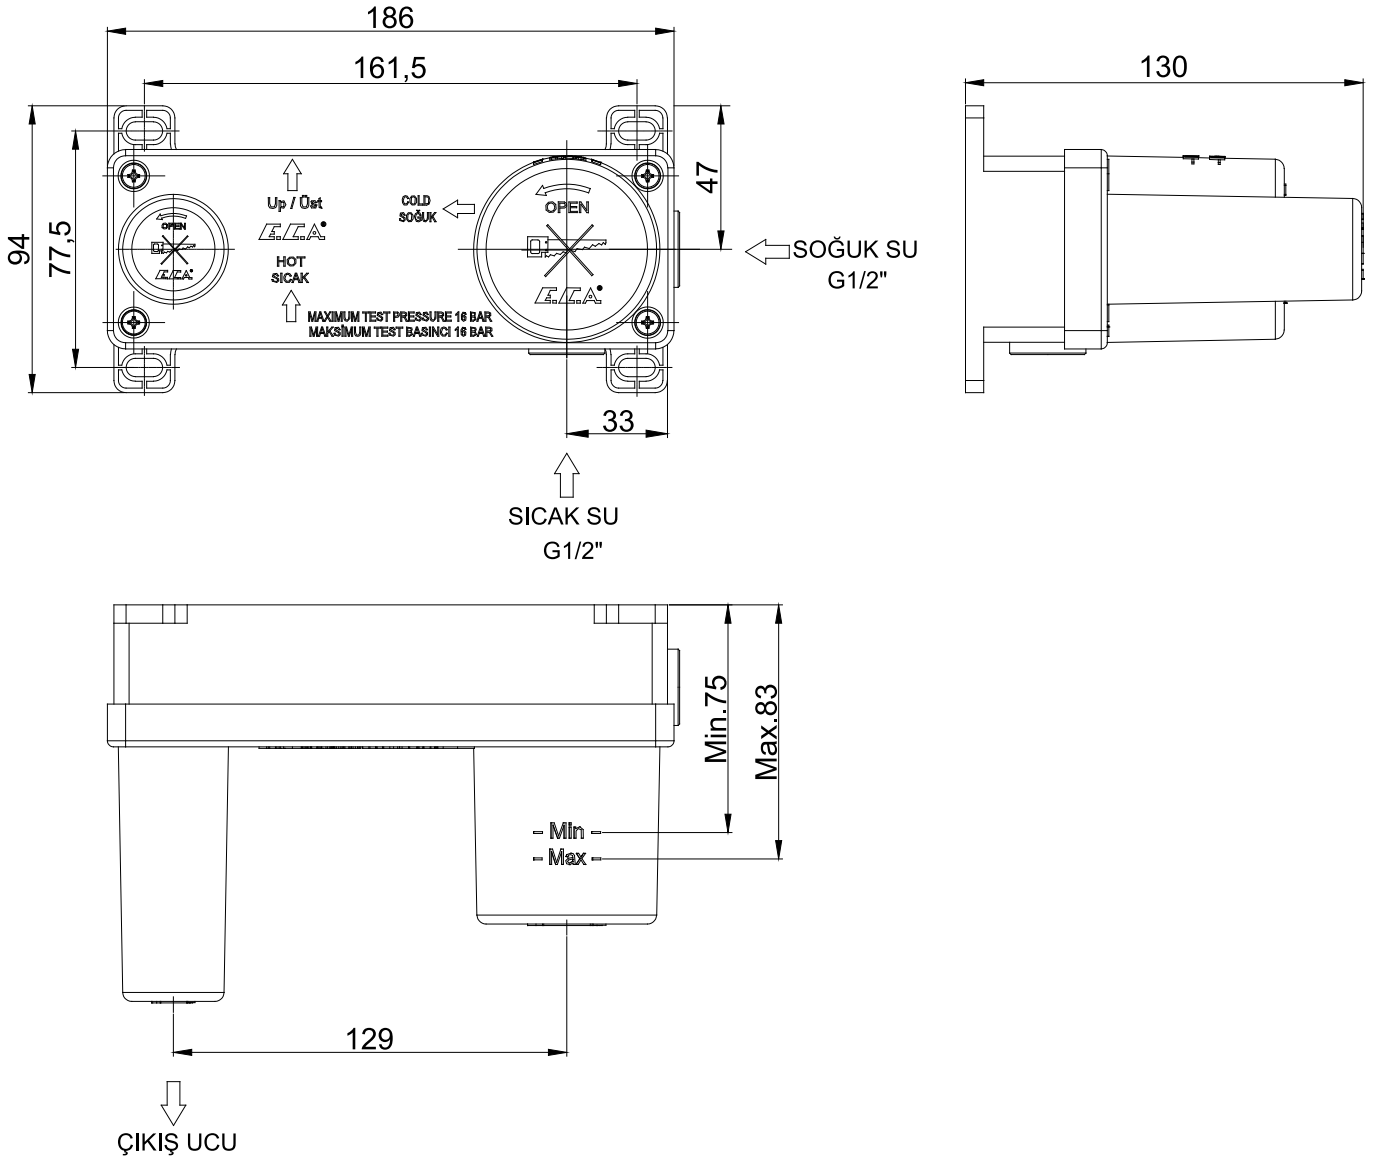

ANKASTRE LAVABO BATARYALARI CONCEALED BASIN MIXERS

Ürün Kodu : 102166603H - NOVITA Ankastra Lavabo Bataryası Sıva Altı Grubu (İhracat Kodu: 102166603HEX)
Product Code: 102166603H - NOVITA Concealed Basin Mixer Flush Mounted Group (Export Code: 102166603HEX)

*Localization product codes are available.

Mart 2020 / March 2020

www.eca.com.tr

E.C.A. önceden haber vermeksizin, ürünler ve ürünlerin teknik detaylarında değişiklik yapma hakkını saklı tutar.

We reserve the right to alter product specification and colors and to make technical modifications without prior notice.

Elginkan