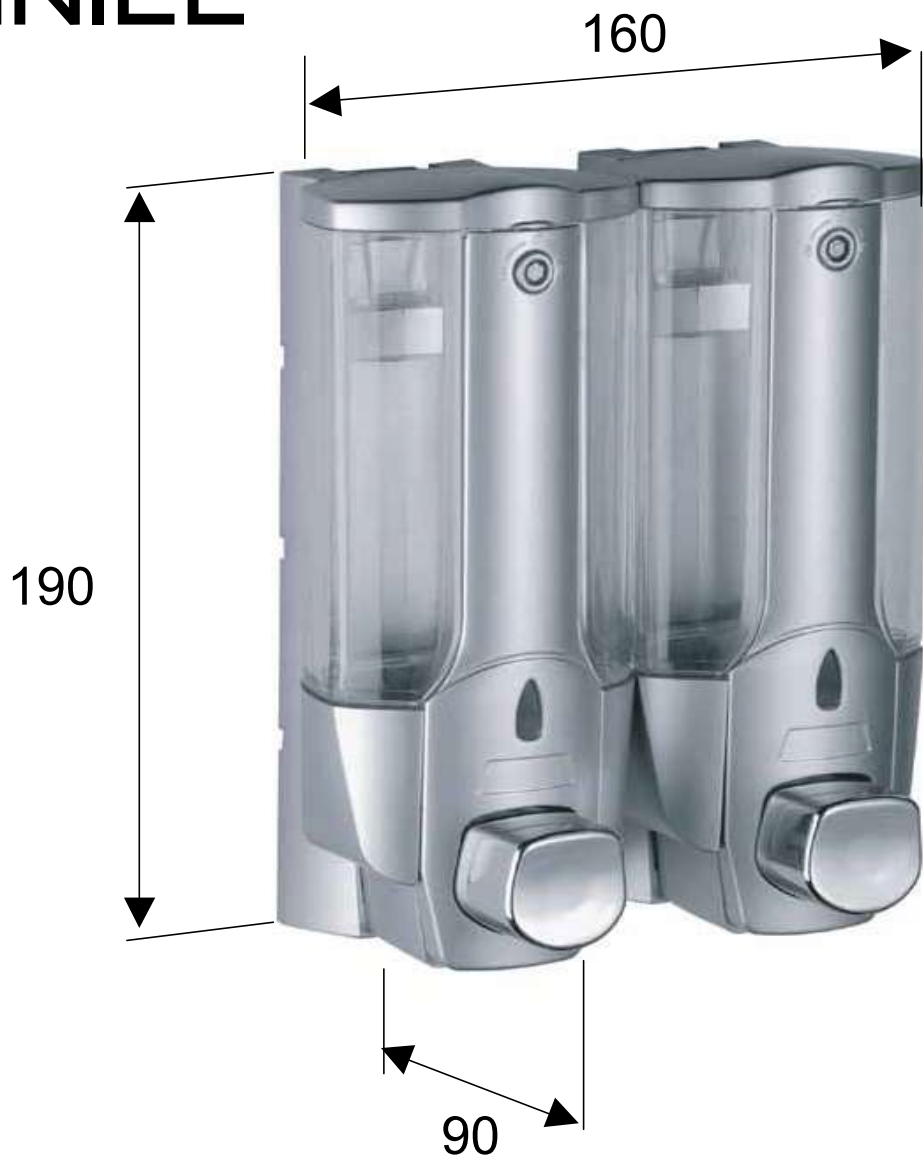

DANIEL

SCHEDA TECNICA TECHNICAL FEATURES

ART. COD.

A1060

CAPACITA' / CAPACITY 330 + 330 ml

MATERIALI / MATERIALS

ABS