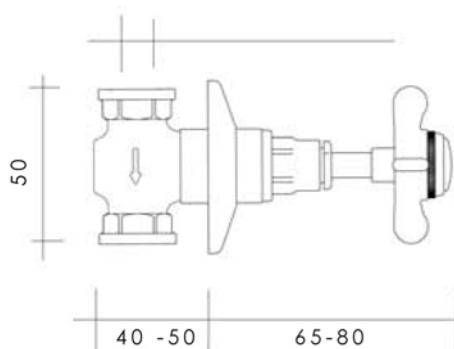

Diametro 70

1/2 BSP FEM

CHELSEA Collection	
Code	Description
8170-C 8171-I/N/O/OR 8171-B/ND/R	Chelsea cut off tap wall mounted mixer 1/2" Chrome Incalux, Nickel, Dark Gold, Rose Gold Bronze, Dark Nickel, Copper
8170-3/4-C 8171-3/4-I/N/O/OR 8171-3/4-B/ND/R	Chelsea cut off tap wall mounted mixer 3/4" Chrome Incalux, Nickel, Dark Gold, Rose Gold Bronze, Dark Nickel, Copper