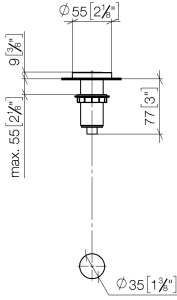

10 713 970

mm [inches]

10 713 970

Parts for other
finishes can be found
here: [Chrome](#)

AIR SWITCH Control button - Dark Chrome

ELIO

10 713 970

Spare parts list