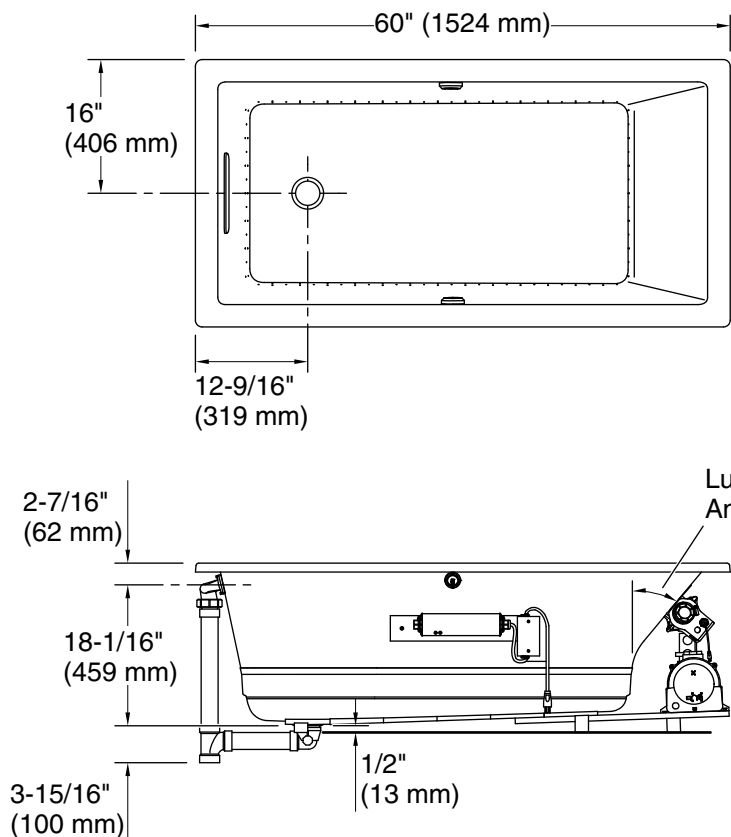

Underscore® Rectangle

60" x 32" Heated BubbleMassage™ air bath with Bask™

K-1168-GHW

No change in measurements if connected with drain illustrated. (K-7272)

Drop-in Rim Detail

Blower Motor Access
 30" (762 mm) W x 15" (381 mm) H Min

Blower, Heated	120 V, 15 A, 60 Hz
Surface:	
Air bath:	120 V, 15 A, 60 Hz

Technical Information

All product dimensions are nominal.

Installation:	Drop-in, Undermount
Drain location:	End
Basin area, bottom:	42" x 23-1/2" (1067 mm x 597 mm)
Basin area, top:	55-1/8" x 27-1/8" (1400 mm x 689 mm)
Weight:	100 lbs (45.4 kg)
Minimum floor load:	55 lbs/ft ² (268.5 kg/m ²)
Water depth:	17-1/8" (435 mm)
Water capacity:	81 gal (306.6 L)
Cutout:	Drop-in, 59-1/2" x 31-1/2" (1511 mm x 800 mm)

Notes

Measure your actual product for rough-in details. Install this product according to the installation instructions.

The hot water supply should be 70% of the capacity of the bath or greater. Installations will vary.