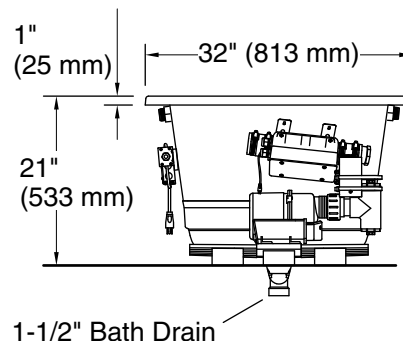

Underscore® Rectangle

60" x 32" Heated BubbleMassage™ air bath with Bask™

K-1168-GHW

No change in measurements if connected with drain illustrated. (K-7272)

Drop-in Rim Detail

Blower Motor Access
 30" (762 mm) W x 15" (381 mm) H Min

Blower, Heated	120 V, 15 A, 60 Hz
Surface:	
Air bath:	120 V, 15 A, 60 Hz

Technical Information

All product dimensions are nominal.

Installation:	Drop-in, Undermount
Drain location:	End
Basin area, bottom:	42" x 23-1/2" (1067 mm x 597 mm)
Basin area, top:	55-1/8" x 27-1/8" (1400 mm x 689 mm)
Weight:	100 lbs (45.4 kg)
Minimum floor load:	55 lbs/ft ² (268.5 kg/m ²)
Water depth:	17-1/8" (435 mm)
Water capacity:	81 gal (306.6 L)
Cutout:	Drop-in, 59-1/2" x 31-1/2" (1511 mm x 800 mm)