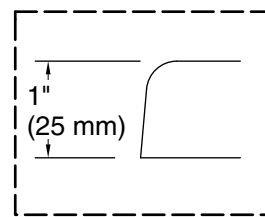

Underscore® Rectangle

60" x 32" Heated BubbleMassage™ air bath with Bask™

K-1168-GHW

No change in measurements if connected with drain illustrated. (K-7272)

Drop-in Rim Detail

Blower Motor Access
 30" (762 mm) W x 15" (381 mm) H Min