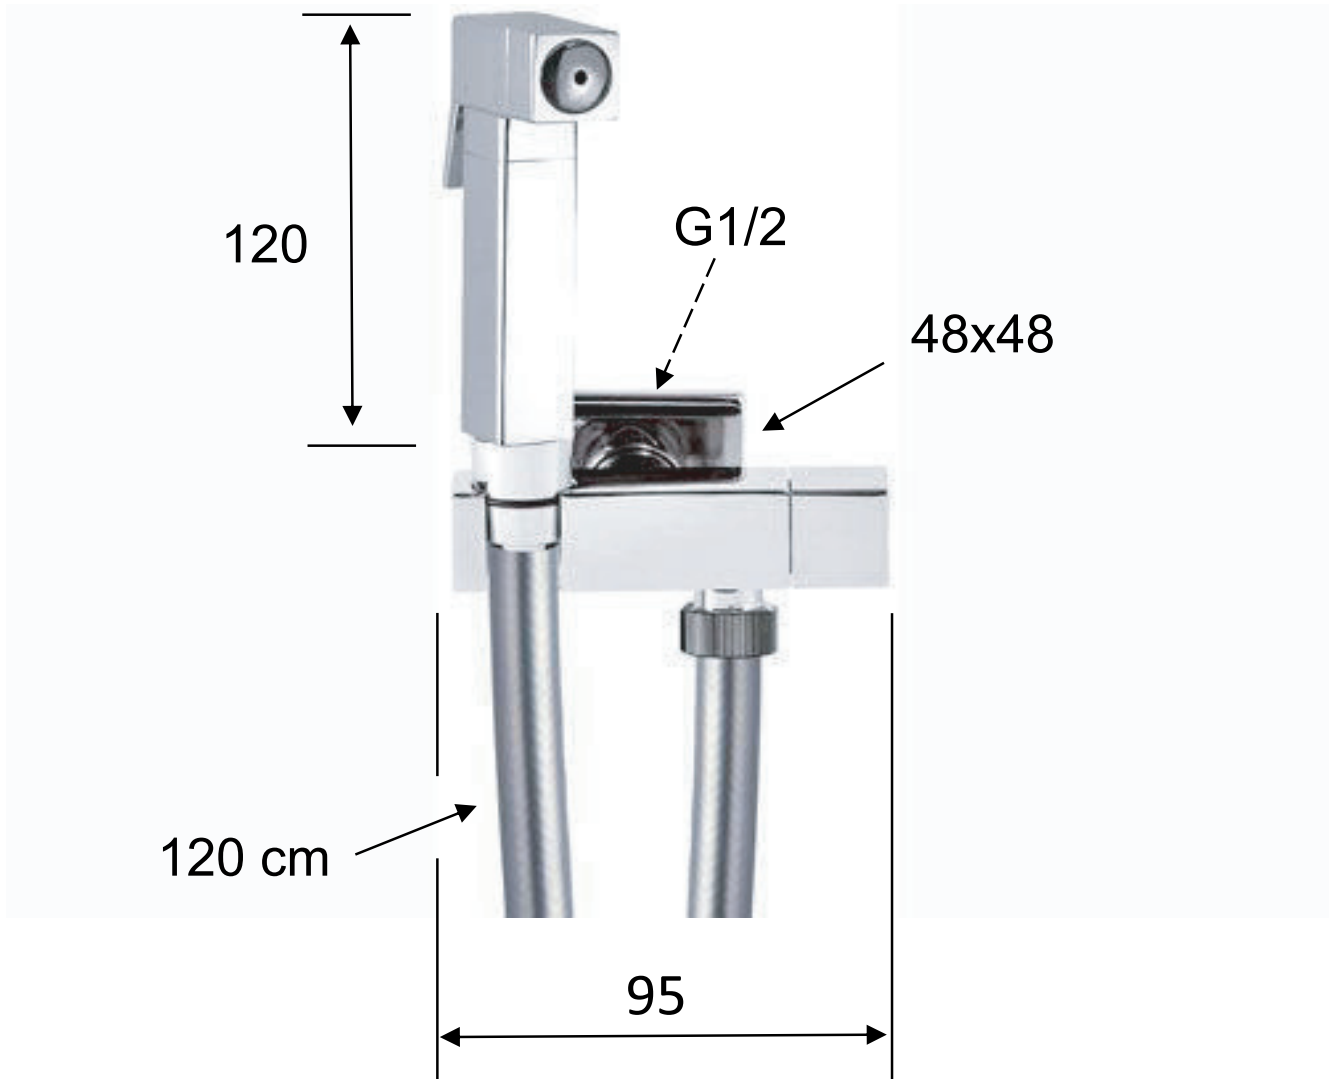

DANIEL

SCHEDA TECNICA TECHNICAL FEATURES

ART. COD.

A1525

MATERIALI / MATERIALS

OTTONE CROMATO / CHROME PLATED BRASS

CROMATURA / CHROME PLATING

UNI EN 248