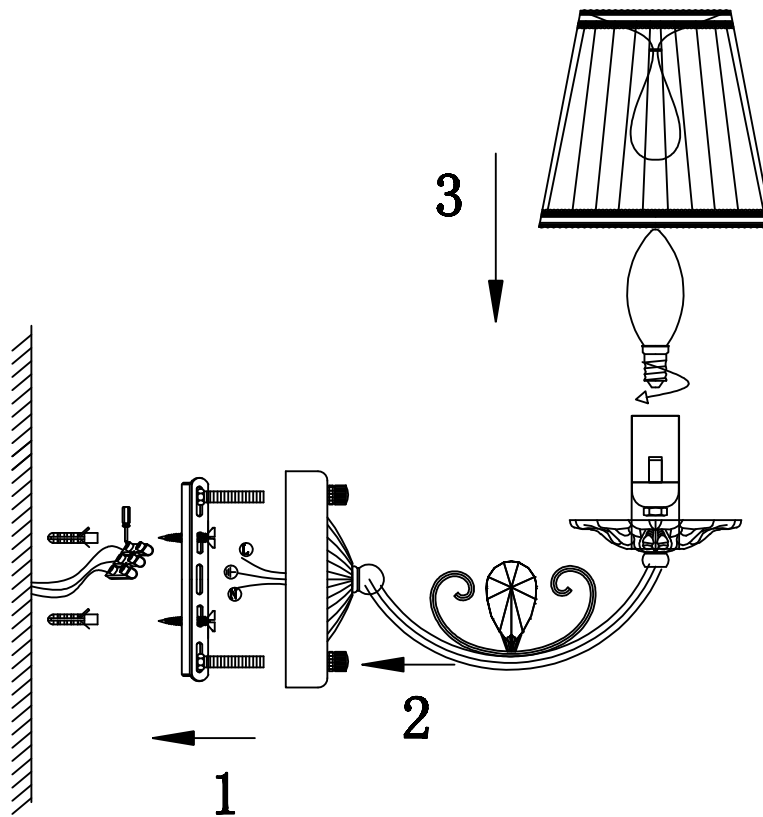

FREYA
TRADITION OF QUALITY

INSTRUCTION

MODEL: FR2307-WL-01-WG
SCONCE

1 X E14 (40W)

FREYA-LIGHT.COM