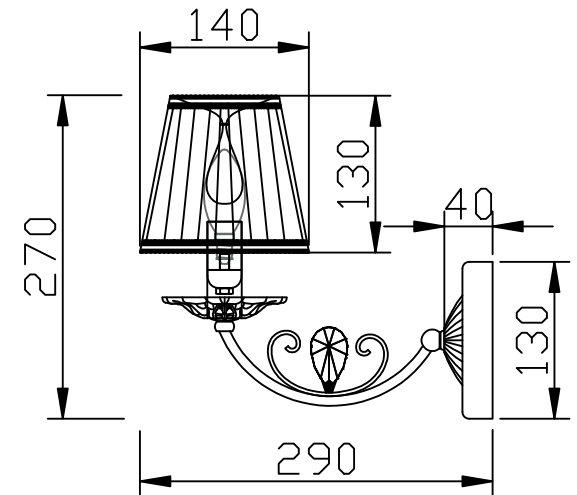

FREYA
TRADITION OF QUALITY

INSTRUCTION

MODEL: FR2307-WL-01-WG
SCONCE

1 X E14 (40W)

FREYA-LIGHT.COM