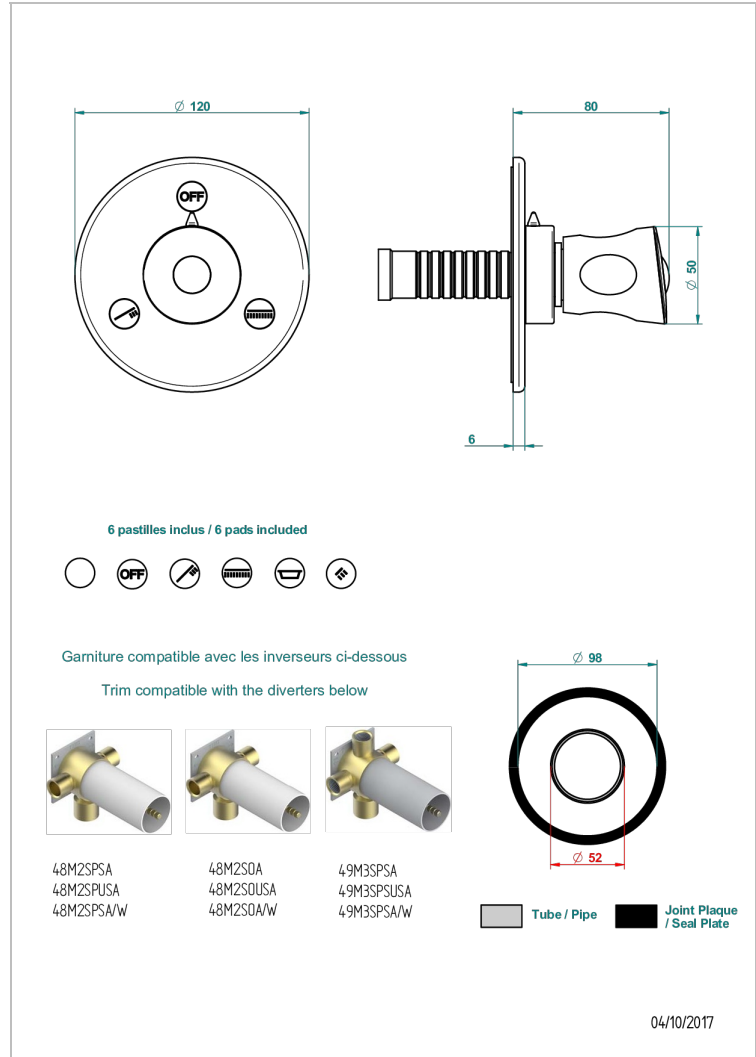

БАГАТЕЛЬ С ЧЕРНЫМ КАМНЕМ

U3E-48M2SB

Trim for wall mounted diverter, 2 ways - ref. 48M2 and 3 ways - ref. 49M3

ХАРАКТЕРИСТИКИ

- Багатель с чёрным камнем
- Trim for wall mounted diverter, 2 ways - ref. 48M2 and 3 ways - ref. 49M3

СВЯЗАННЫЕ ТОВАРНЫЕ ПОЗИЦИИ

- Ref. G00-48M2SOA Wall mounted 3-way diverter with ceramic cartridge for concealed installation- 1 inlet 3/4" and 2 outlets 1/2" without stop position, without trim
- Ref. G00-48M2SPSA Wall mounted 3-way diverter with ceramic cartridge for concealed installation, 1 inlet 3/4" and 2 outlets 1/2" with stop position, without trim
- Ref. G00-49M3SPSA Wall mounted 4-way diverter with ceramic cartridge for concealed installation- 1 inlet 3/4" and 3 outlets 1/2" with stop position, without trim