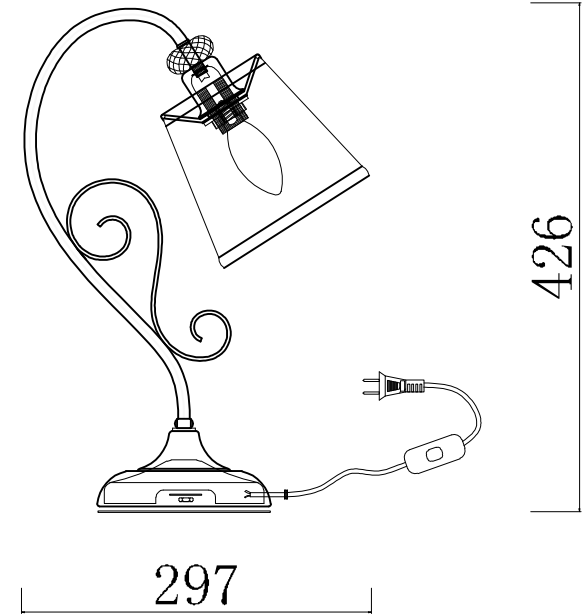

FREYA
TRADITION OF QUALITY

INSTRUCTION

Model: FR2405-TL-01-BZ
TABLE LAMP

1 X E14 (40W)

FREYA-LIGHT.COM