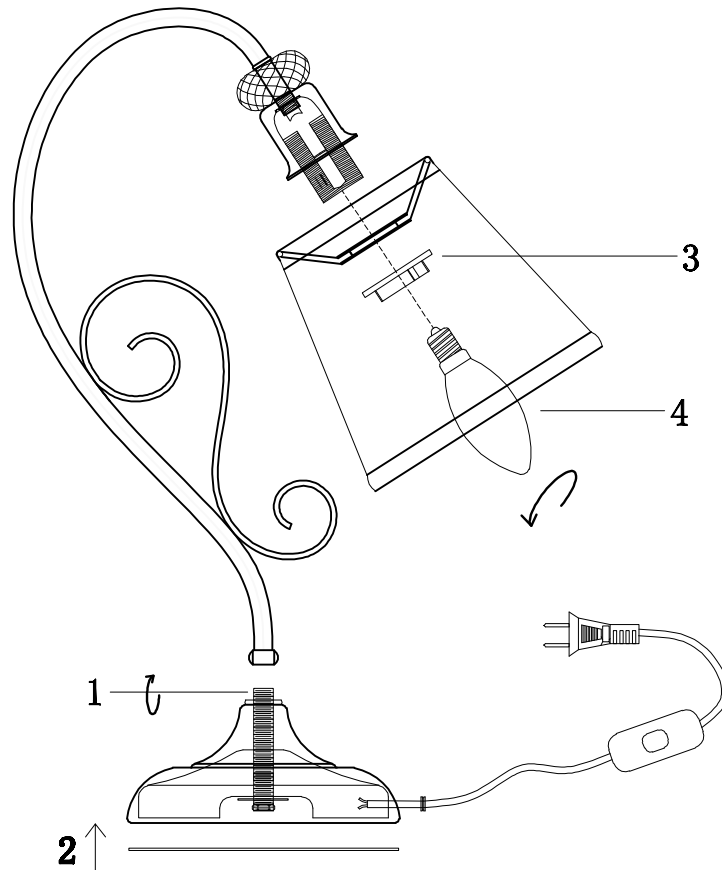

FREYA
TRADITION OF QUALITY

INSTRUCTION

Model: FR2405-TL-01-BZ
TABLE LAMP

1 X E14 (40W)

FREYA-LIGHT.COM