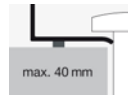

### Features

Description	SB.K300.GS
Article number	3500000000
Standard colour	White
Special surfaces	White easy-clean (XXXX XXX 400) White antibacterial (XXXX XXX 401)
Construction	without tap hole, without overflow
Special versions	special- or matt colour
Dimensions	ø 300 x 100mm
Material	Glazed steel
Net weight	2,3 kg
Installation	for installation on counter tops
Accessoires	Bottle trap SI.2, Bottle trap SI.3
Tap fitting information	Optimum point of impact approx. 50 – 90mm from rear edge of basin.

### Text for invitation to tender

Dish basin, round, 300mm ø, glazed inside and outside, white, height 110mm, without tap hole and overflow, including base ring and chrome-plated drain valve

Brand: Alape