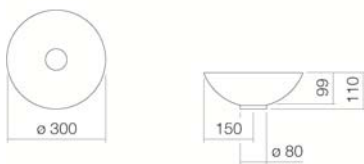

### Features

Description	SB.K300.GS
Article number	3500000000
Standard colour	White
Special surfaces	White easy-clean (XXXX XXX 400) White antibacterial (XXXX XXX 401)
Construction	without tap hole, without overflow
Special versions	special- or matt colour
Dimensions	ø 300 x 100mm
Material	Glazed steel
Net weight	2,3 kg
Installation	for installation on counter tops
Accessoires	Bottle trap SI.2, Bottle trap SI.3
Tap fitting information	Optimum point of impact approx. 50 – 90mm from rear edge of basin.

### Text for invitation to tender

Dish basin, round, 300mm ø, glazed inside and outside, white, height 110mm, without tap hole and overflow, including base ring and chrome-plated drain valve

Brand: Alape