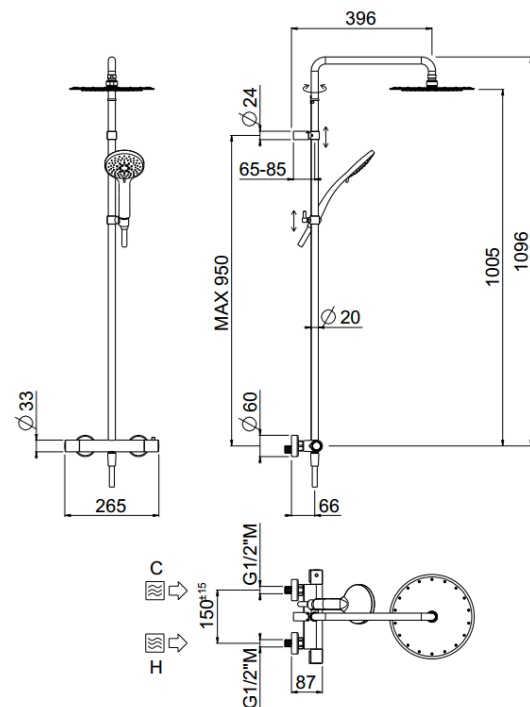

Rigoletto

Rigoletto MySlim shower head
00-1911-N-CR

TECHNICAL INFORMATION

Bridge shower column including exposed thermostatic mixer with diverter and brass handles, turning bar with adjustable mounting. Round ultra-thin shower head, Ø240, non-liming in stainless steel. 3 jets non-liming shower in ABS. Smooth double anti-torsion PVC flexible hose, cm 150. CHROME

Flow rate:
x rubinetto

PICTURE

SPARE PARTS

ORIC031
T°

ORIC032
2 vie / ways

FEATURES

rain jet

central jet

side jet

double anti-torsion

adjustable column

TECHNICAL DRAWING

FINISHINGS