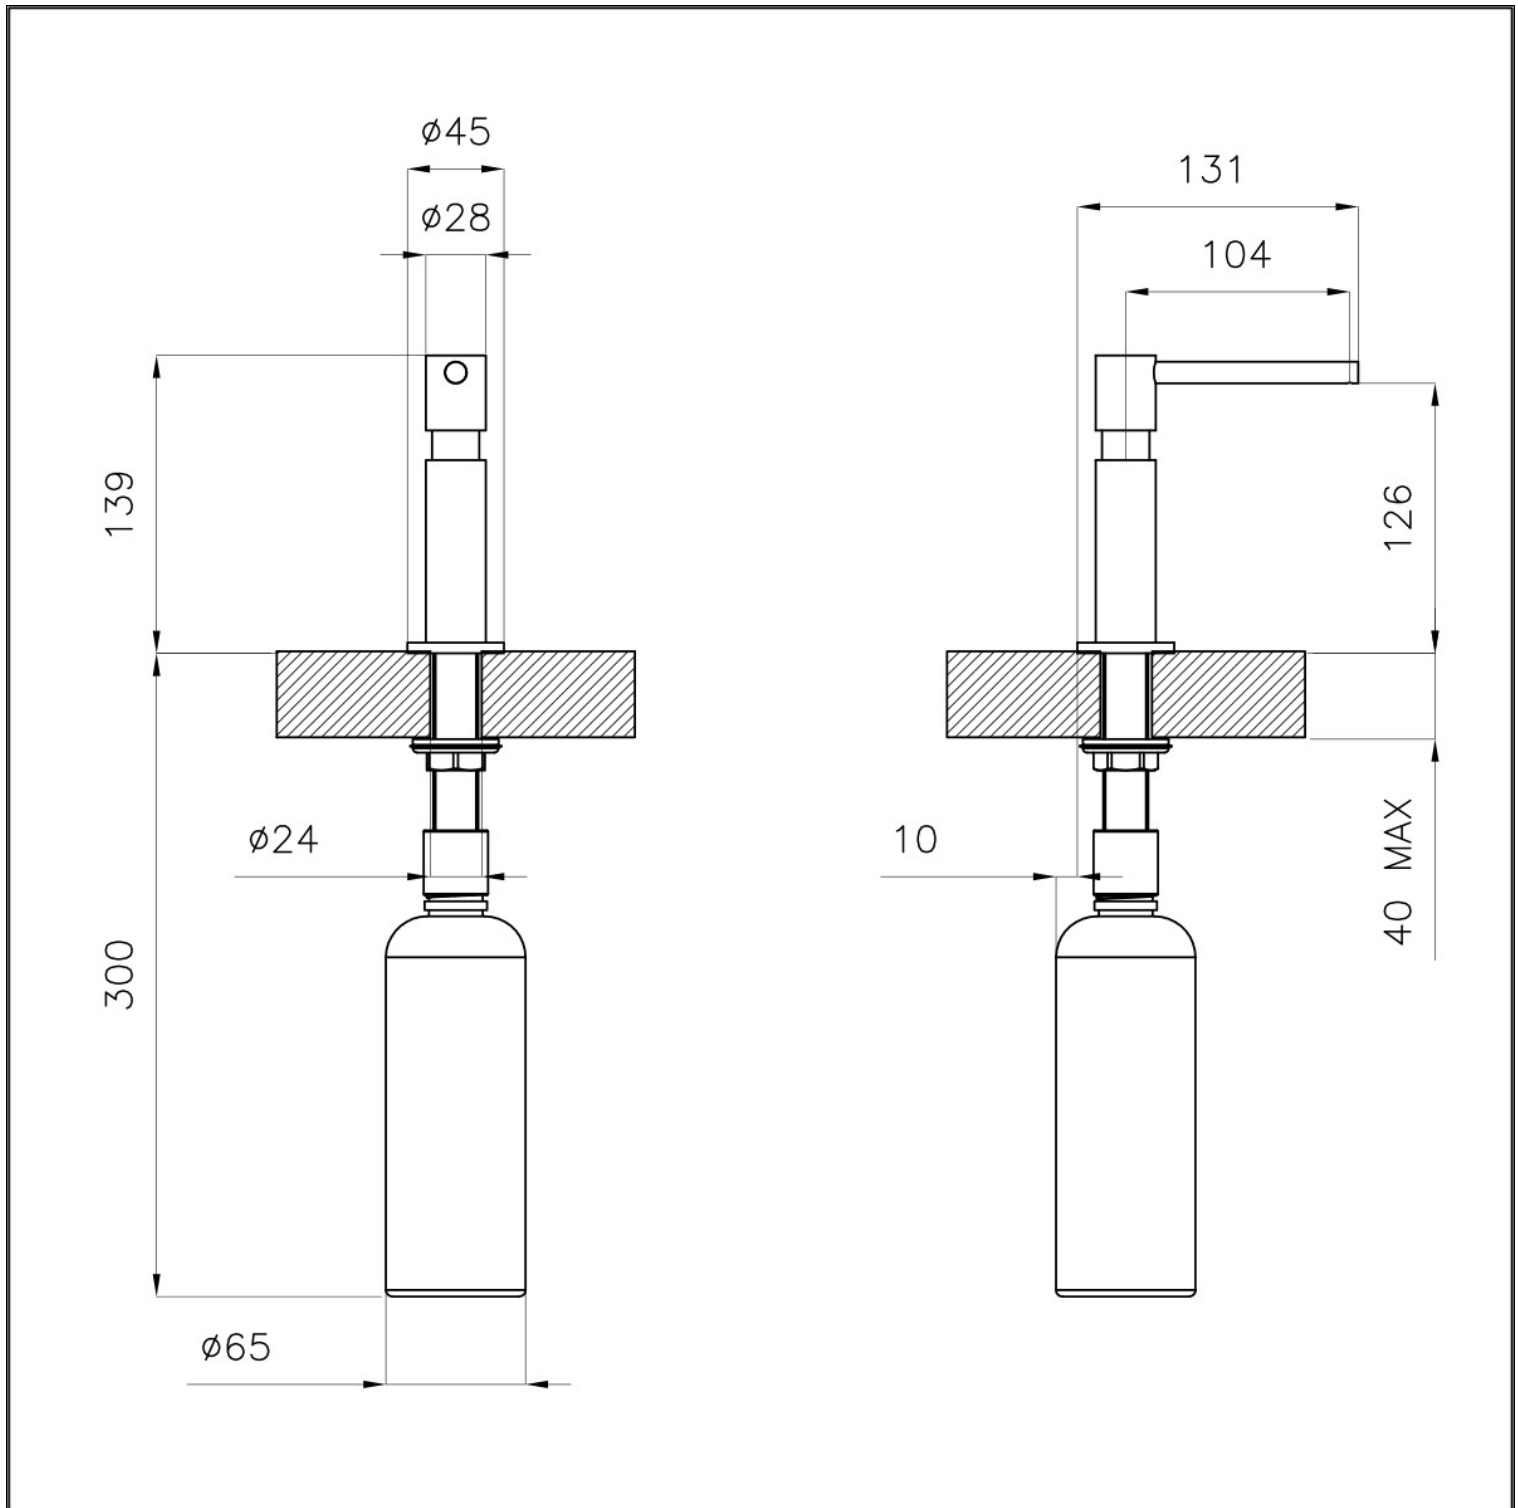

TECHNICAL DATA