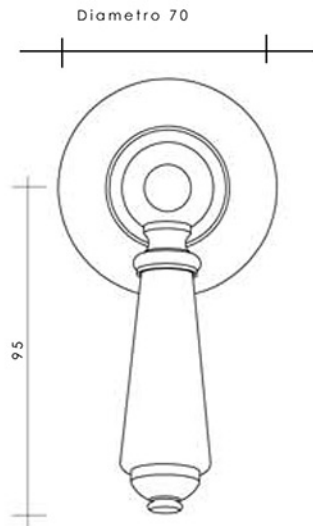

BERKELEY Collection	
Code	Description
8370-C 8371-I/N/O/OR 8371-B/ND/R	<b>Berkeley cut off tap wall mounted mixer 1/2"</b> <b>White</b> Chrome Incalux, Nickel, Dark Gold, Rose Gold Bronze, Dark Nickel, Copper
8370B-C 8371B-I/N/O/OR 8371B-B/ND/R	<b>Black</b> Chrome Incalux, Nickel, Dark Gold, Rose Gold Bronze, Dark Nickel, Copper

Verona - Italy  
tel. +39 045 8006917  
fax. +39 045 8020111  
gentry-home.com

BERKELEY Collection	
Code	Description
8370-3/4-C 8371-3/4-I/N/O/OR 8371-3/4-B/ND/R	<p><b>White</b> Chrome Incalux, Nickel, Dark Gold, Rose Gold Bronze, Dark Nickel, Copper</p>
8370-3/4B-C 8371-3/4B-I/N/O/OR 8371-3/4B-B/ND/R	<p><b>Black</b> Chrome Incalux, Nickel, Dark Gold, Rose Gold Bronze, Dark Nickel, Copper</p>