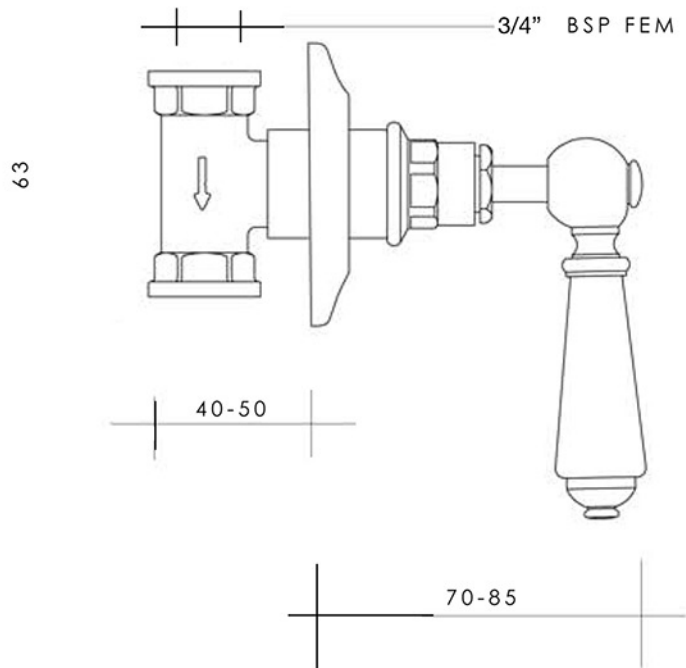

BERKELEY Collection	
Code	Description
8370-C 8371-I/N/O/OR 8371-B/ND/R	<b>Berkeley cut off tap wall mounted mixer 1/2"</b> <b>White</b> Chrome Incalux, Nickel, Dark Gold, Rose Gold Bronze, Dark Nickel, Copper
8370B-C 8371B-I/N/O/OR 8371B-B/ND/R	<b>Black</b> Chrome Incalux, Nickel, Dark Gold, Rose Gold Bronze, Dark Nickel, Copper

Verona - Italy  
tel. +39 045 8006917  
fax. +39 045 8020111  
gentry-home.com

BERKELEY Collection	
Code	Description
8370-3/4-C 8371-3/4-I/N/O/OR 8371-3/4-B/ND/R	<p><b>White</b> Chrome Incalux, Nickel, Dark Gold, Rose Gold Bronze, Dark Nickel, Copper</p>
8370-3/4B-C 8371-3/4B-I/N/O/OR 8371-3/4B-B/ND/R	<p><b>Black</b> Chrome Incalux, Nickel, Dark Gold, Rose Gold Bronze, Dark Nickel, Copper</p>