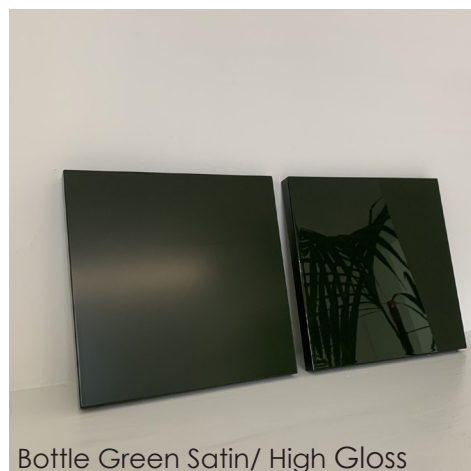

# Laghi Coffee Tables

2020

The Laghi Coffee Tables are a group of low coffee tables, each in the shape of a body of water and inspired by the peacefulness and beauty of the Lake District in United Kingdom. Each table is topped with a polished piece of steel to symbolise the reflections on water, however this piece can be in any of our standard metal finishes. Smooth curves from the top down to the base add to the idea and aesthetic of flowing water and peacefulness. The base can be lacquered in any RAL colour and the tables are available as individuals or as a complete set and are available without the metal.

### Metal Finishes

- Satin (Bronze, Brass, Champagne, Aluminium)
- Polished (Bronze, Brass, Champagne, Aluminium)
- Any RAL colour

# Lacquered Wood

---

Window Grey Satin/ High Gloss

Azure Blue Satin/ High Gloss

Mahogany Brown Satin/ High Gloss

Strawberry Red Satin/ High Gloss

Maize Satin/ High Gloss

Bottle Green Satin/ High Gloss

Pearl Orange Satin/ High Gloss

Red Violet Satin/ High Gloss