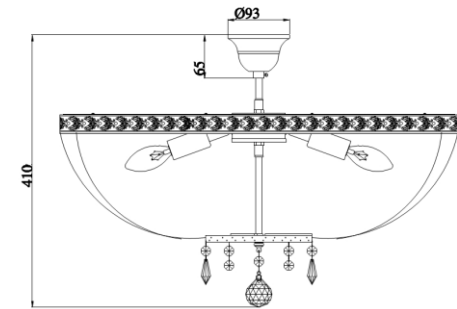

Instruction

Collection: DIAMANT CRYSTAL

Series: BELLA

Model: DIA750-PT60-WG

Ceiling

REMOVE COVER
BEFORE USING LAMP

- Ceiling

8 x E14 (60W)