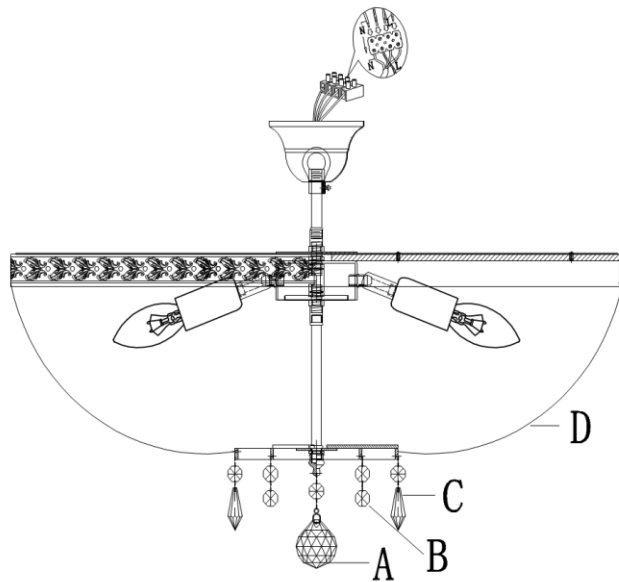

Instruction

Collection: DIAMANT CRYSTAL

Series: BELLA

Model: DIA750-PT60-WG

Ceiling

REMOVE COVER
BEFORE USING LAMP

- Ceiling

8 x E14 (60W)