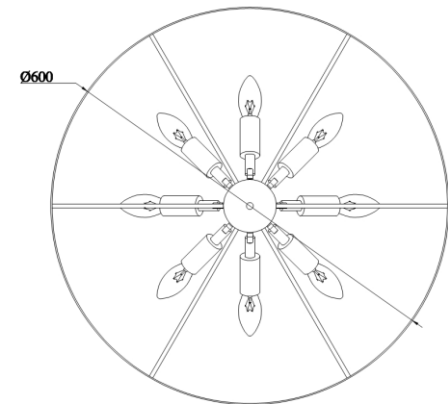

Instruction

Collection: DIAMANT CRYSTAL

Series: BELLA

Model: DIA750-PT60-WG

Ceiling

REMOVE COVER
BEFORE USING LAMP

- Ceiling

8 x E14 (60W)