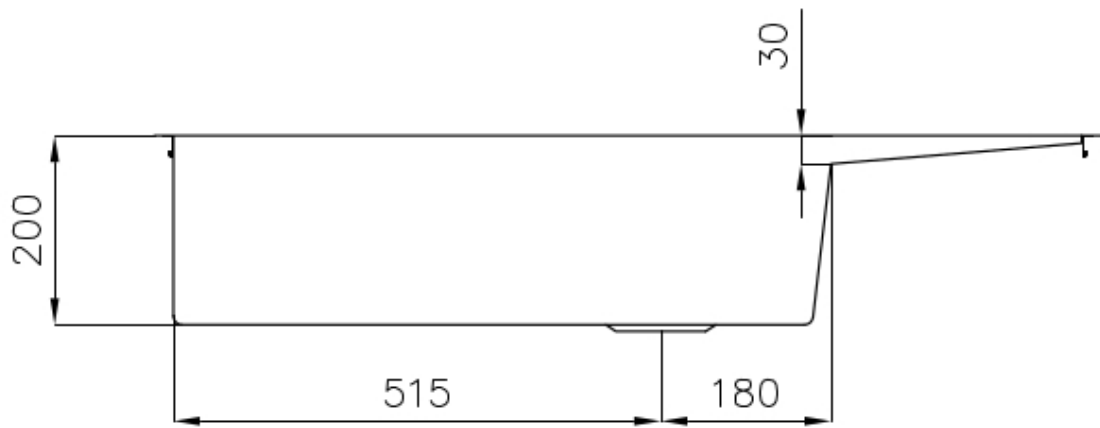

Edge/Installation Type Flush-mount | Top-mount

Dimensions 1000x440 mm

Standard fittings Fixing hooks, gasket, drain, overflow and siphon, boxed packing

Mixer holes No standard holes

Built-in hole View technical data sheet (for all Flush-mount / Top-mount models and Under-mount models)

Drainer Yes

Width 100 cm

Bowl dimension 675x400mm

Number of bowls 1 bowl

Waste fitting 3,5" drain

FEATURES

Basket 3,5" waste fitting The drain is equipped with a large 3.5" drain, with the practical basket cap that prevents the discharge of solid parts. The 3.5 "drain allows the use of the Foster waste-disposer, compatible with all models.

Deep bowls This bowls reach an important depth, over 20 cm, thanks to the advanced production technology, that can be offer great capieny and practicity in all the washing operations.

Diamond-shape bottom The draining of water is an important feature in a sink, and it's always taken good care of in Foster products. In the bent-welded sinks, which would have a flat bottom, the proper draining is guaranteed by the elegant beveling, which helps the water flow.

Squared bowls - 0/9 radius The square bowls of Foster have perfectly squared vertical edges, while those on the bottom have a small radius of 9 mm that facilitates cleaning operations.

TECHNICAL DATA

- Built-in cut out for FTS – Foratura per installazione FTS