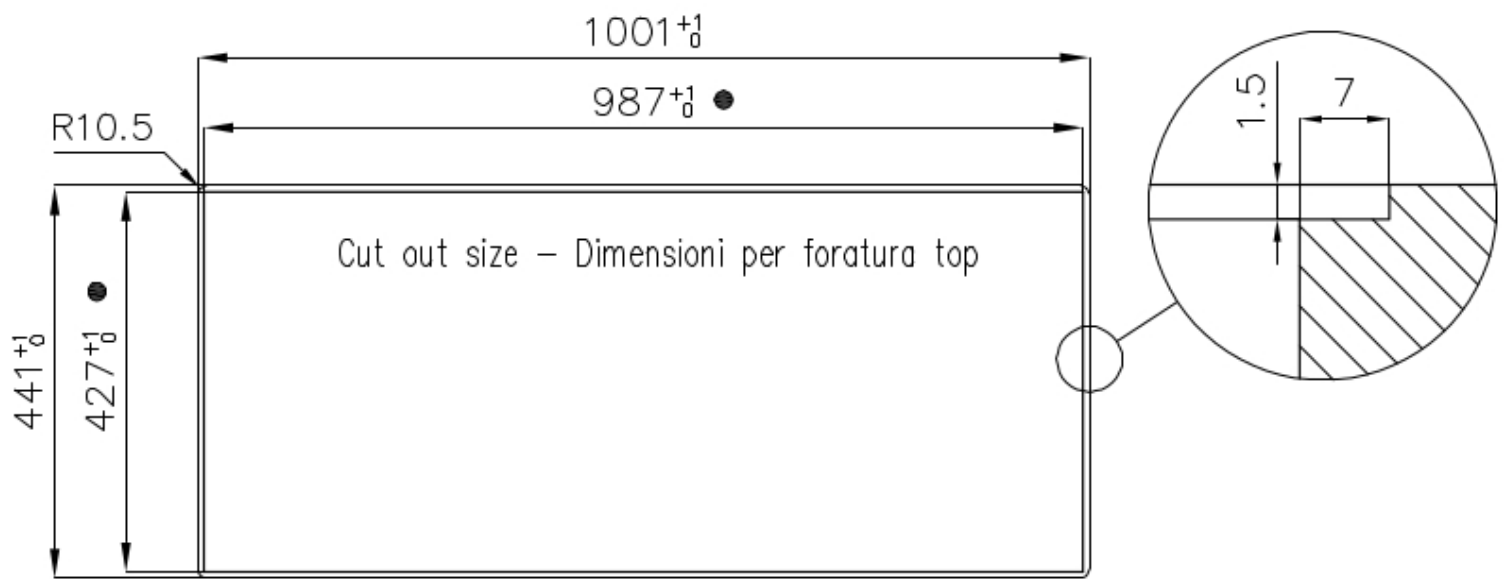

Edge/Installation Type Flush-mount | Top-mount

Dimensions 1000x440 mm

Standard fittings Fixing hooks, gasket, drain, overflow and siphon, boxed packing

Mixer holes No standard holes

Built-in hole View technical data sheet (for all Flush-mount / Top-mount models and Under-mount models)

Drainer Yes

Width 100 cm

Bowl dimension 675x400mm

Number of bowls 1 bowl

Waste fitting 3,5" drain

FEATURES

Basket 3,5" waste fitting The drain is equipped with a large 3.5" drain, with the practical basket cap that prevents the discharge of solid parts. The 3.5 "drain allows the use of the Foster waste-disposer, compatible with all models.

Deep bowls This bowls reach an important depth, over 20 cm, thanks to the advanced production technology, that can be offer great capieny and practicity in all the washing operations.

Diamond-shape bottom The draining of water is an important feature in a sink, and it's always taken good care of in Foster products. In the bent-welded sinks, which would have a flat bottom, the proper draining is guaranteed by the elegant beveling, which helps the water flow.

Squared bowls - 0/9 radius The square bowls of Foster have perfectly squared vertical edges, while those on the bottom have a small radius of 9 mm that facilitates cleaning operations.

TECHNICAL DATA

- Built-in cut out for FTS – Foratura per installazione FTS