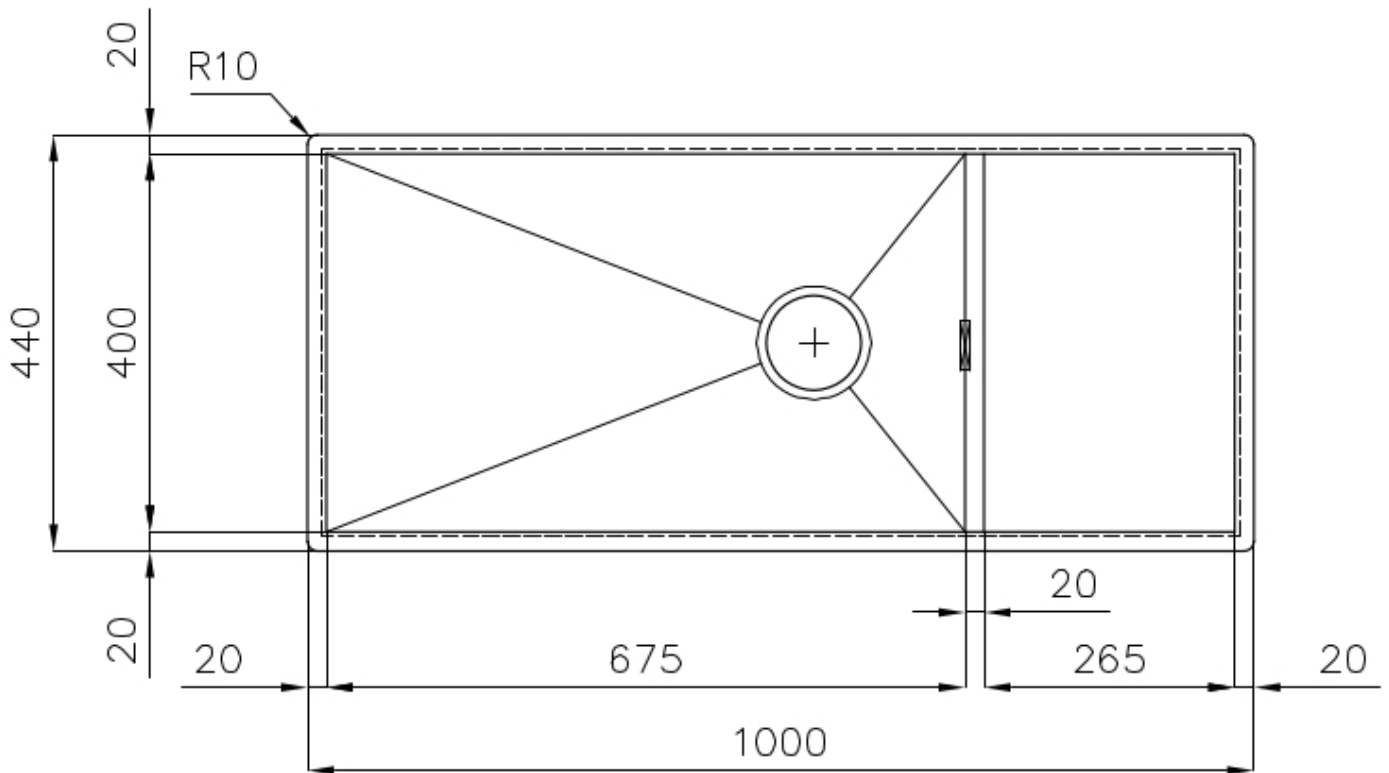

Edge/Installation Type Flush-mount | Top-mount

Dimensions 1000x440 mm

Standard fittings Fixing hooks, gasket, drain, overflow and siphon, boxed packing

Mixer holes No standard holes

Built-in hole View technical data sheet (for all Flush-mount / Top-mount models and Under-mount models)

Drainer Yes

Width 100 cm

Bowl dimension 675x400mm

Number of bowls 1 bowl

Waste fitting 3,5" drain

FEATURES

Basket 3,5" waste fitting The drain is equipped with a large 3.5" drain, with the practical basket cap that prevents the discharge of solid parts. The 3.5 "drain allows the use of the Foster waste-disposer, compatible with all models.

Deep bowls This bowls reach an important depth, over 20 cm, thanks to the advanced production technology, that can be offer great capieny and practicity in all the washing operations.

Diamond-shape bottom The draining of water is an important feature in a sink, and it's always taken good care of in Foster products. In the bent-welded sinks, which would have a flat bottom, the proper draining is guaranteed by the elegant beveling, which helps the water flow.

Squared bowls - 0/9 radius The square bowls of Foster have perfectly squared vertical edges, while those on the bottom have a small radius of 9 mm that facilitates cleaning operations.

TECHNICAL DATA

- Built-in cut out for FTS – Foratura per installazione FTS