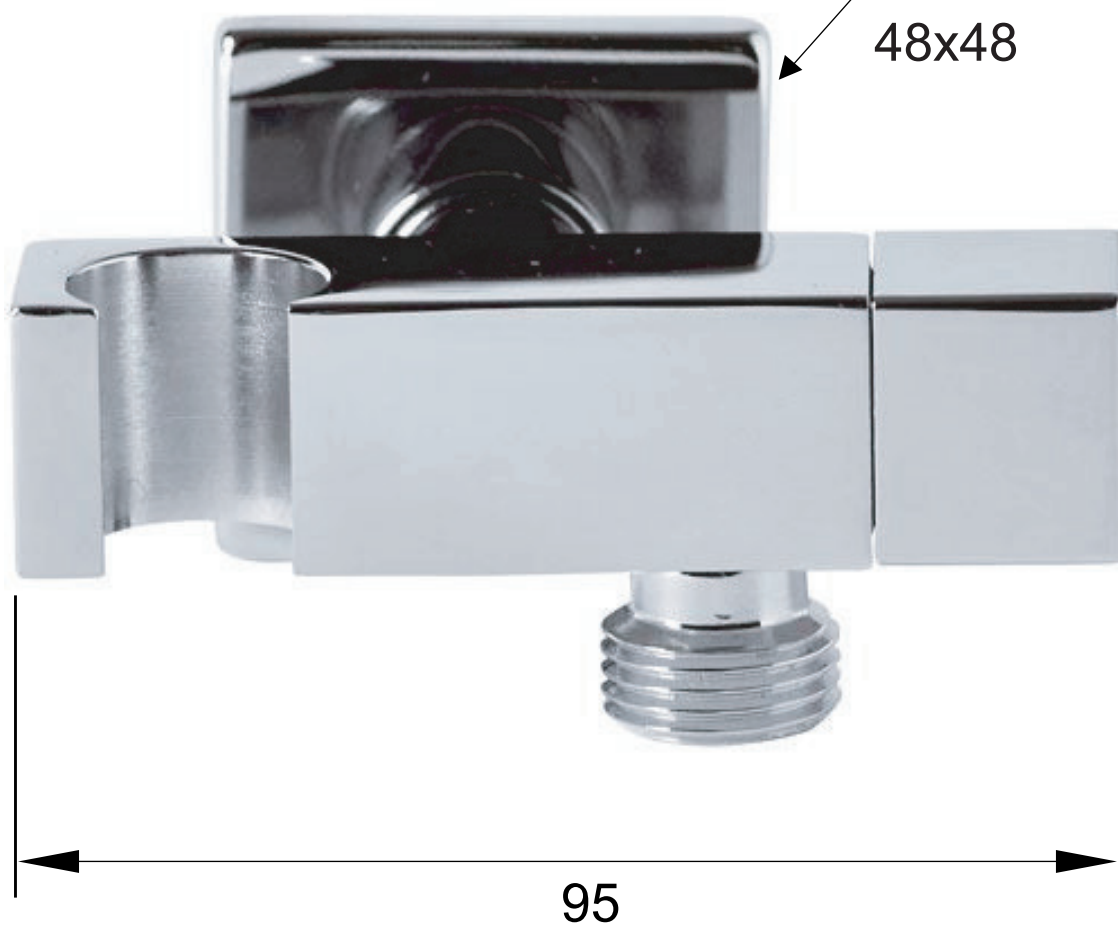

ART. COD. **A549**

ATTACCO A MURO
WALL CONNECTION
G1/2
48x48

MATERIALI / MATERIALS

OTTONE-CROMATO / CHROME PLATED BRASS

CROMATURA / CHROME PLATING

UNI EN 248