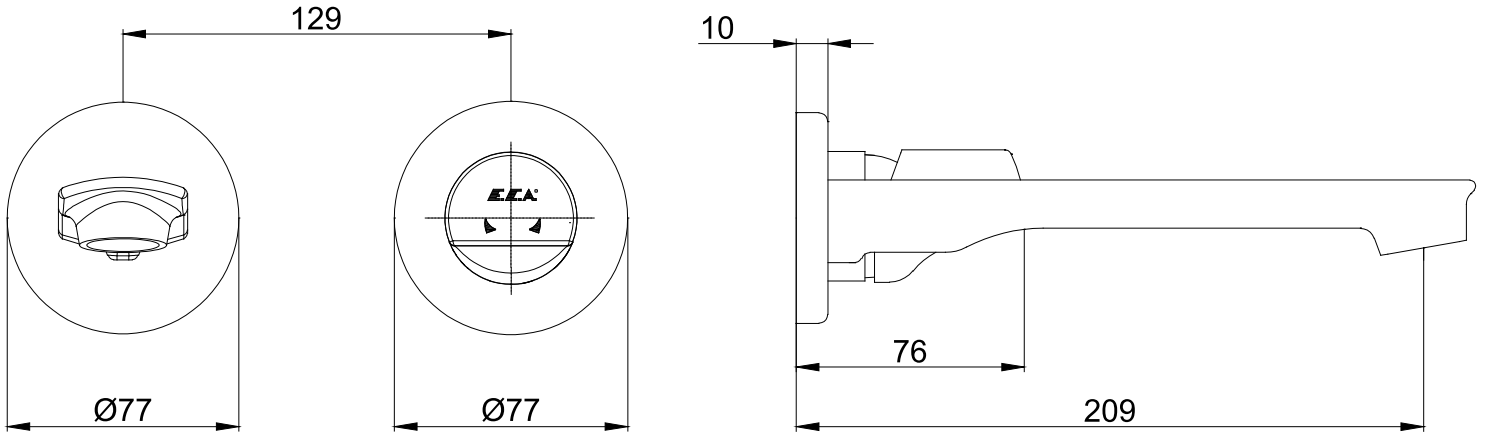

ANKASTRE LAVABO BATARYALARI CONCEALED BASIN MIXERS

Ürün Kodu : 102167603C4-YY / 102167603C4ST-YY - MYRA Ankastrre Lavabo Bataryası Sıva Üstü Grubu - Çift Rozet - Mat Beyaz (İhracat Kodu: 102167603C4EX-YY / 102167603C4STEX-YY)
Product Code: 102167603C4-YY / 102167603C4ST-YY - MYRA Concealed Basin Mixer Surface Mounted Group - Double Rosette - Matt White (Export Code: 102167603C4EX-YY / 102167603C4STEX-YY)
*Localization product codes are available.