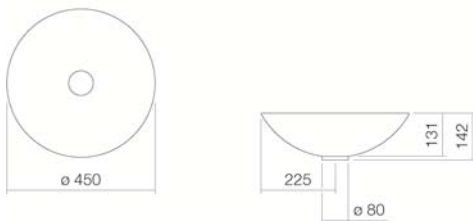

### Features

Description	SB.K450.GS
Article number	3502000000
Standard colour	White
Special surfaces	White easy-clean (XXXX XXX 400) White antibacterial (XXXX XXX 401)
Construction	without tap hole, without overflow
Special versions	special- or matt colour
Dimensions	ø 450 x 130mm
Material	Glazed steel
Net weight	4,5 kg
Installation	for installation on counter tops
Accessoires	Bottle trap SI.2, Bottle trap SI.3
Tap fitting information	Optimum point of impact approx. 130 – 180mm from rear edge of basin.
<p>Tap fittings with a vertical outlet and aerator provide the optimum flow of water onto the surface below (angle of impact: 90°).</p>	

### Text for invitation to tender

Dish basin, round, 450mm ø, glazed inside and outside, white, height 142mm, without tap hole and overflow, including base ring and chrome-plated drain valve

Brand: Alape