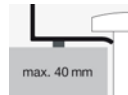

### Features

Description	SB.K450.GS
Article number	3502000000
Standard colour	White
Special surfaces	White easy-clean (XXXX XXX 400) White antibacterial (XXXX XXX 401)
Construction	without tap hole, without overflow
Special versions	special- or matt colour
Dimensions	ø 450 x 130mm
Material	Glazed steel
Net weight	4,5 kg
Installation	for installation on counter tops
Accessoires	Bottle trap SI.2, Bottle trap SI.3
Tap fitting information	Optimum point of impact approx. 130 – 180mm from rear edge of basin.
<p>Tap fittings with a vertical outlet and aerator provide the optimum flow of water onto the surface below (angle of impact: 90°).</p>	

### Text for invitation to tender

Dish basin, round, 450mm ø, glazed inside and outside, white, height 142mm, without tap hole and overflow, including base ring and chrome-plated drain valve

Brand: Alape