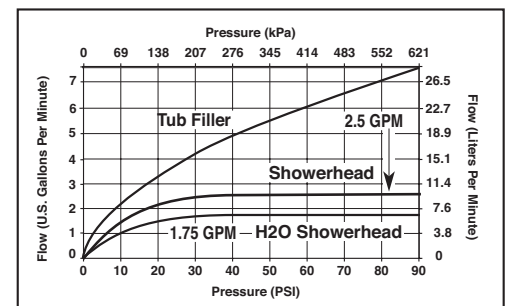

Delta Faucet Company

55 E 111th Street, Indianapolis, Indiana 46280
350 South Edgeware Road, St. Thomas, ON N5P 4L1
© 2017 Delta Faucet Company