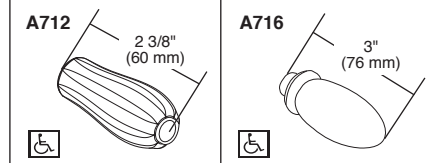

▲ Designate Proper Finish Suffix

Delta reserves the right (1) to make changes in specifications and materials, and (2) to change or discontinue models, both without notice or obligation. Dimensions are for reference only. See current full-line price book or www.deltafaucet.com for finish options and product availability.

DSP-B-T17155 Rev. E