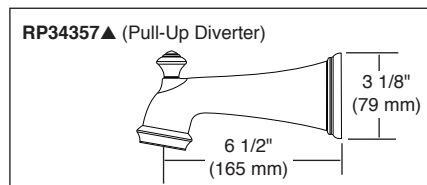

▲ Designate Proper Finish Suffix

Delta reserves the right (1) to make changes in specifications and materials, and (2) to change or discontinue models, both without notice or obligation. Dimensions are for reference only. See current full-line price book or www.deltafaucet.com for finish options and product availability.

DSP-B-T17155 Rev. E