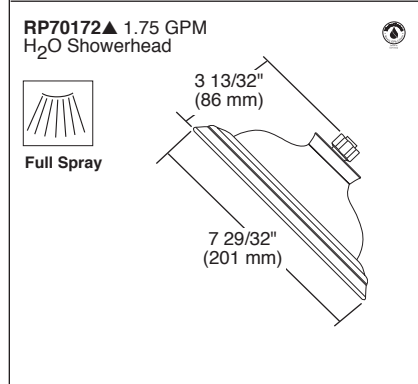

▲ Designate Proper Finish Suffix

Delta reserves the right (1) to make changes in specifications and materials, and (2) to change or discontinue models, both without notice or obligation. Dimensions are for reference only. See current full-line price book or www.deltafaucet.com for finish options and product availability.

DSP-B-T17155 Rev. E