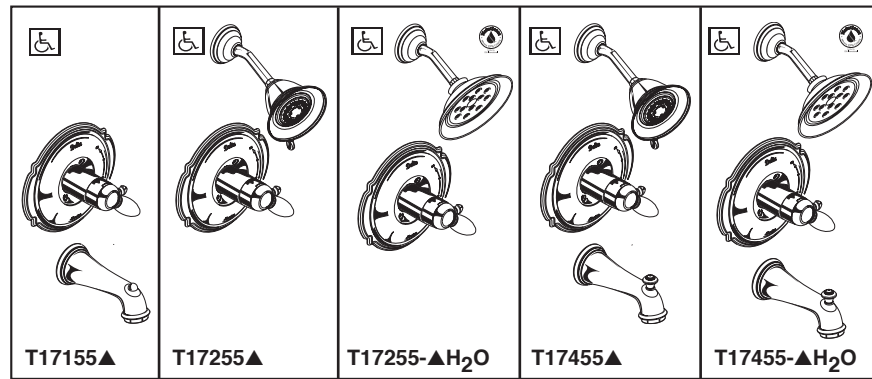

STANDARD SPECIFICATIONS:

- Maintains a balanced pressure of hot and cold water even when a valve is turned on or off elsewhere in the system.
- For use with MultiChoice® Universal rough valve body. (R10000 Series)
- Back-to-back installation capability.
- Solid brass forged body.
- Lever volume control handle; temperature adjustment dial.
- Field adjustable to limit handle rotation into hot water zone.
- Maximum dial rotation adjustable between 90° and 180°.
- All parts replaceable from the front of the valve.
- 2.5 gpm @ 80 psi for multi setting showerhead and 1.75 gpm @ 80 psi for models with -H2O suffix.
- Includes decorative trim ring (RP34359).
- Stem extension kit RP77992 can be ordered to allow for an additional 1 3/4" wall thickness. RP77992 ships with chrome escutcheon screws. For special finishes also order RP12630 escutcheon screws in desired finish.

WARRANTY

- Lifetime limited warranty on parts (other than electronic parts and batteries) and finishes; or, for commercial users, for 5 years from date of purchase.
- 5 year limited warranty on electronic parts (other than batteries); or, for commercial users, for 1 year from the date of purchase.
- No warranty is provided on batteries.

COMPLIES WITH:

- ASME A112.18.1 / CSA B125.1
- ASSE 1016
- Indicates compliance to ICC/ANSI A117.1 - Valve control only
- EPA WaterSense®

Submitted Model No.: _____
Specific Features: _____