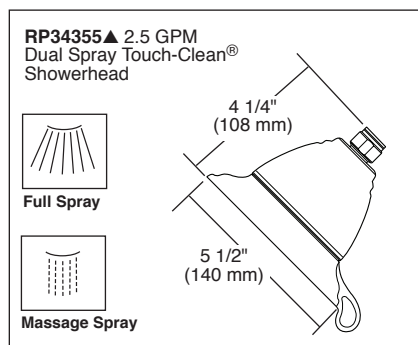

▲ Designate Proper Finish Suffix

Delta reserves the right (1) to make changes in specifications and materials, and (2) to change or discontinue models, both without notice or obligation. Dimensions are for reference only. See current full-line price book or www.deltafaucet.com for finish options and product availability.

DSP-B-T17155 Rev. E