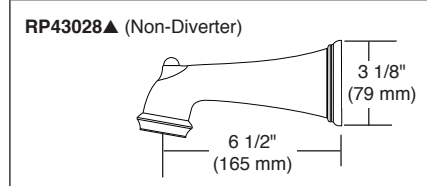

▲ Designate Proper Finish Suffix

Delta reserves the right (1) to make changes in specifications and materials, and (2) to change or discontinue models, both without notice or obligation. Dimensions are for reference only. See current full-line price book or www.deltafaucet.com for finish options and product availability.

DSP-B-T17155 Rev. E