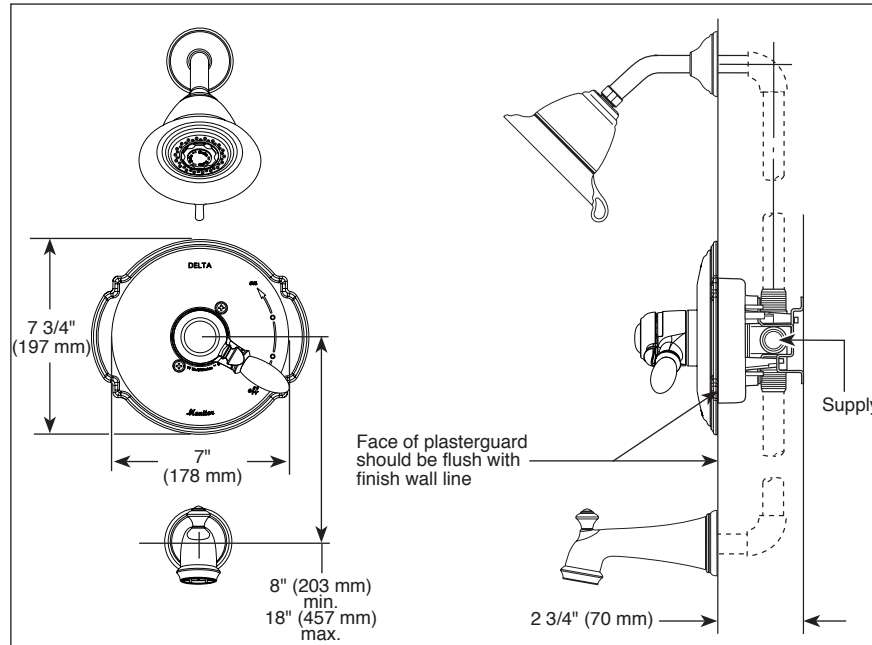

▲ Designate Proper Finish Suffix

Delta reserves the right (1) to make changes in specifications and materials, and (2) to change or discontinue models, both without notice or obligation. Dimensions are for reference only. See current full-line price book or www.deltafaucet.com for finish options and product availability.

DSP-B-T17155 Rev. E